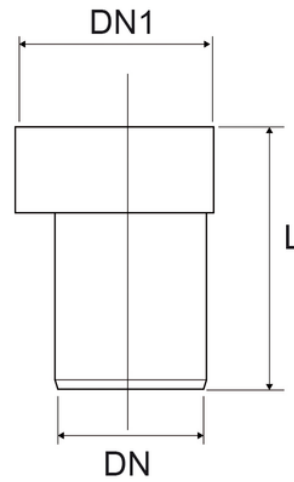

Eccentric WC connector with gasket included

EN 1451 Push-Fit PP Pipe and Fittings
 Impact-Resistant
 B1 Fire Reaction Class, Self-extinguishing

Reference	Colour	DN1 (mm)	L (mm)	DN (mm)
X121504	White	116	160	110