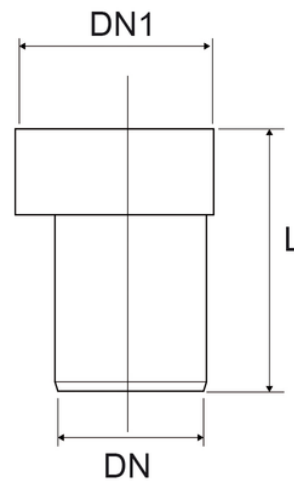

# Eccentric WC connector with gasket included

EN 1451 Push-Fit PP Pipe and Fittings  
 Impact-Resistant  
 B1 Fire Reaction Class, Self-extinguishing

Reference	Colour	DN1 (mm)	L (mm)	DN (mm)
X121504	White	116	160	110