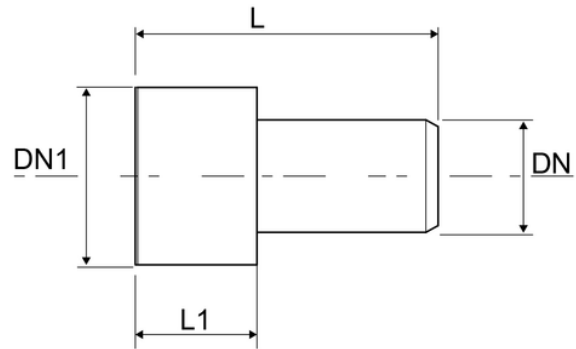

# WC connector $\varnothing 90$ with gasket

EN 1451 Push-Fit PP Pipe and Fittings  
 Impact-Resistant  
 B1 Fire Reaction Class, Self-extinguishing

Reference	Colour	DN1 (mm)	L (mm)	DN (mm)	Version
X121503	White	116	230	110	Standard
Z2711PP	White	116	390	110	Long