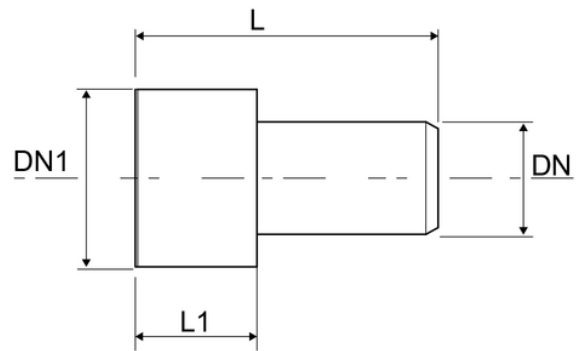

WC connector ø90 with gasket

EN 1451 Push-Fit PP Pipe and Fittings
 Impact-Resistant
 B1 Fire Reaction Class, Self-extinguishing

Reference	Colour	DN1 (mm)	L (mm)	DN (mm)	Version
X121503	White	116	230	110	Standard
Z2711PP	White	116	390	110	Long