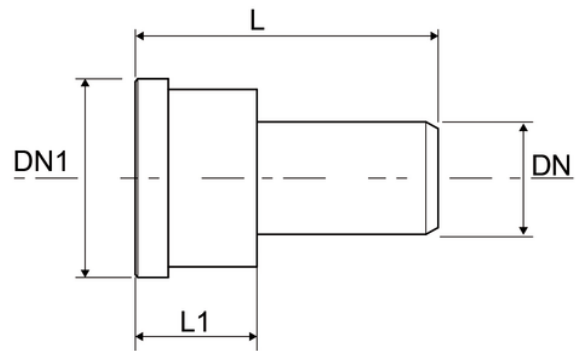

WC connector Ø90 with gasket

EN 1451 Push-Fit PP Pipe and Fittings
 Impact-Resistant
 B1 Fire Reaction Class, Self-extinguishing

Reference	Colour	L (mm)	L1 (mm)	DN (mm)	Version
16009LB	White	160	80	90	Long socket