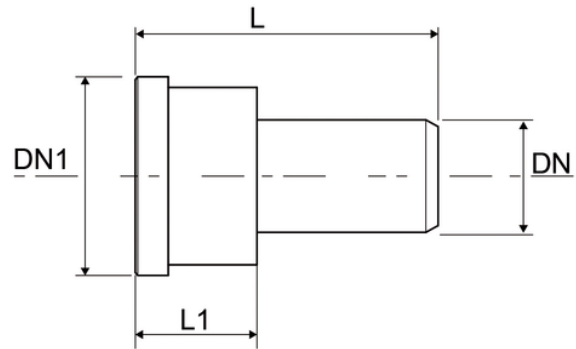

# WC connector Ø90 with gasket

EN 1451 Push-Fit PP Pipe and Fittings  
 Impact-Resistant  
 B1 Fire Reaction Class, Self-extinguishing

Reference	Colour	L (mm)	L1 (mm)	DN (mm)	Version
16009LB	White	160	80	90	Long socket