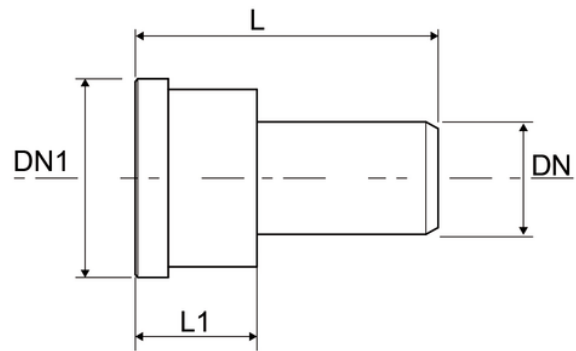

WC connector Ø90 with gasket

EN 1451 Push-Fit PP Pipe and Fittings
 Impact-Resistant
 B1 Fire Reaction Class, Self-extinguishing

| Reference | Colour | L (mm) | L1 (mm) | DN (mm) | Version |
|-----------|--------|--------|---------|---------|-------------|
| 16009LB | White | 160 | 80 | 90 | Long socket |