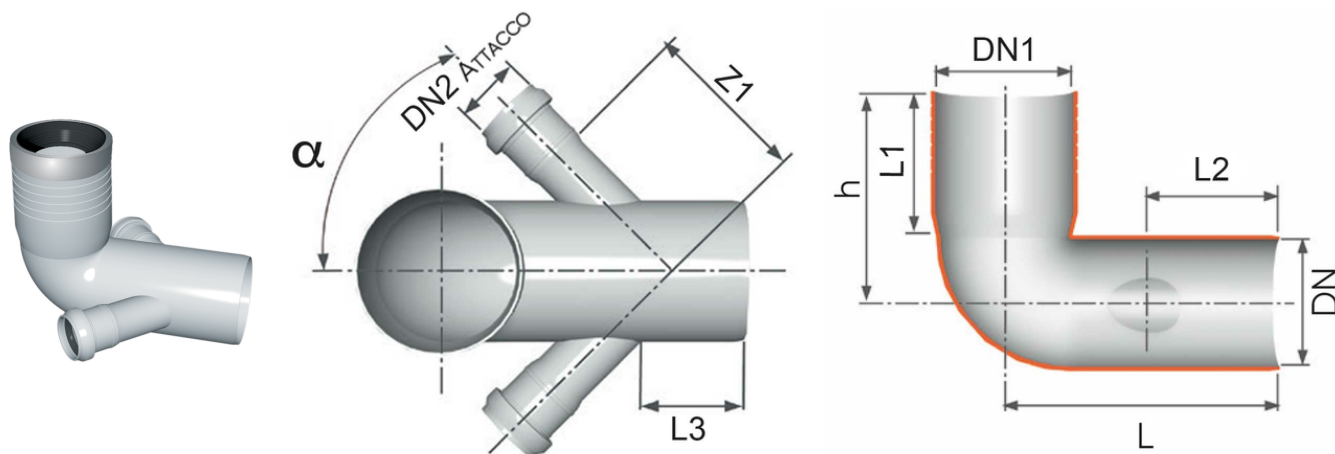

Long WC bend ø90 with 2 side-inlets

EN 1451 Push-Fit PP Pipe and Fittings
 Impact-Resistant
 B1 Fire Reaction Class, Self-extinguishing

Reference	Colour	H (mm)	DN1 (mm)	Z1 (mm)	L (mm)	L1 (mm)	L2 (mm)	L3 (mm)	α	DN2 Branch	DN (mm)
Z2144PP	White	185	116	107	223	98	145	125	45°	40	90
Z2155PP	White	185	116	105	223	89	145	120	45°	50	90