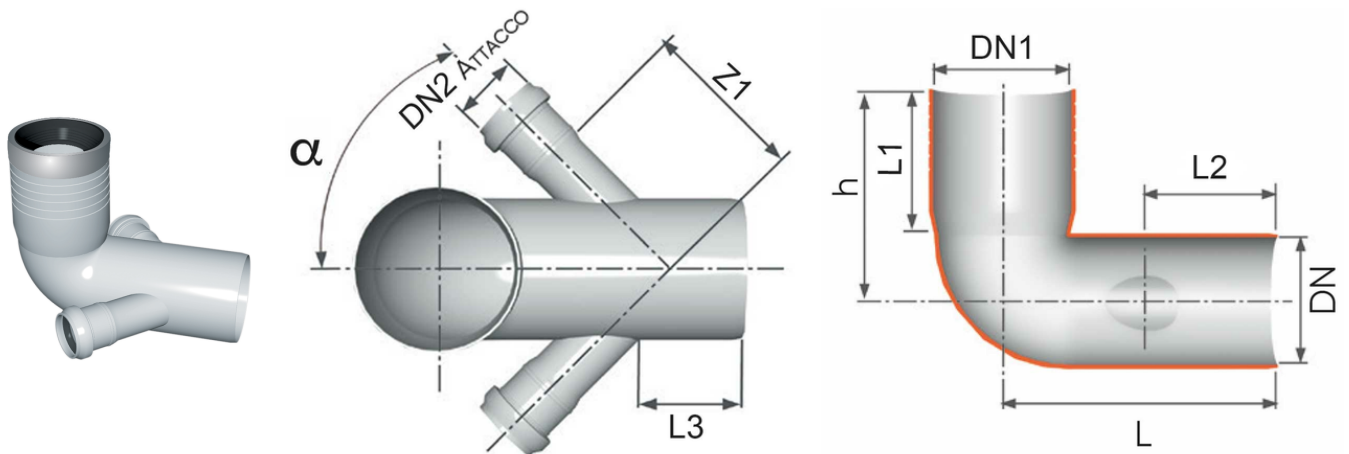

# Long WC bend ø90 with 2 side-inlets

EN 1451 Push-Fit PP Pipe and Fittings  
 Impact-Resistant  
 B1 Fire Reaction Class, Self-extinguishing

Reference	Colour	H (mm)	DN1 (mm)	Z1 (mm)	L (mm)	L1 (mm)	L2 (mm)	L3 (mm)	$\alpha$	DN2 Branch	DN (mm)
Z2144PP	White	185	116	107	223	98	145	125	45°	40	90
Z2155PP	White	185	116	105	223	89	145	120	45°	50	90