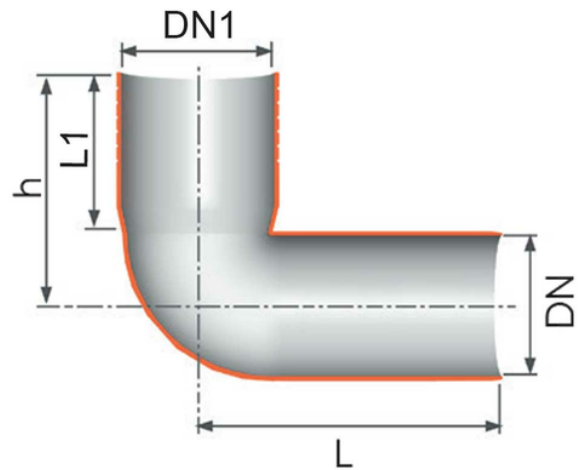

Long WC bend $\varnothing 90$

EN 1451 Push-Fit PP Pipe and Fittings
 Impact-Resistant
 B1 Fire Reaction Class, Self-extinguishing

Reference	Colour	H (mm)	DN1 (mm)	L (mm)	L1 (mm)	DN (mm)
Z2190PP	White	185	116	223	145	90