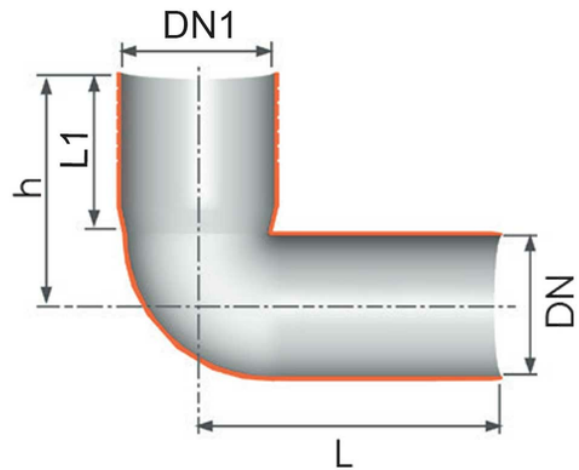

Long WC bend $\varnothing 90$

EN 1451 Push-Fit PP Pipe and Fittings
 Impact-Resistant
 B1 Fire Reaction Class, Self-extinguishing

| Reference | Colour | H (mm) | DN1 (mm) | L (mm) | L1 (mm) | DN (mm) |
|-----------|--------|--------|----------|--------|---------|---------|
| Z2190PP | White | 185 | 116 | 223 | 145 | 90 |