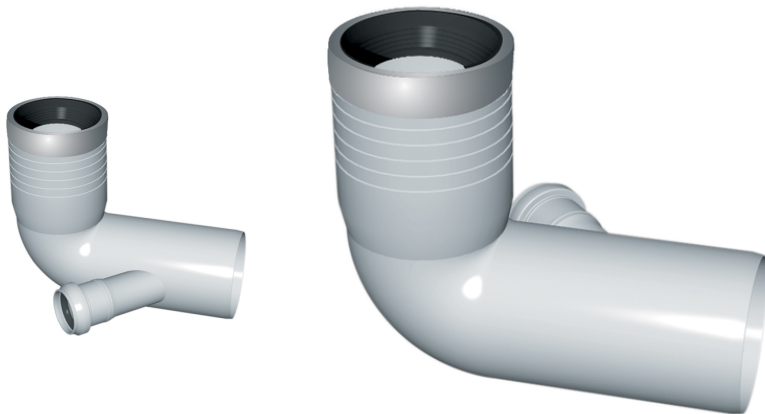

# Long WC bend $\phi 90$ with 1 side-inlet left/right (SX/DX)

EN 1451 Push-Fit PP Pipe and Fittings  
 Impact-Resistant  
 B1 Fire Reaction Class, Self-extinguishing

Reference	Colour	H (mm)	DN1 (mm)	Z1 (mm)	L (mm)	L1 (mm)	L2 (mm)	L3 (mm)	$\alpha$	DN2 Branch	DN (mm)	Version
Z2140PP	White	185	116	107	223	98	145	125	45°	40	90	SX
Z2150PP	White	185	116	105	223	89	145	120	45°	50	90	SX
Z2104PP	White	185	116	107	223	98	145	125	45°	40	90	DX
Z2105PP	White	185	116	105	223	89	145	120	45°	50	90	DX