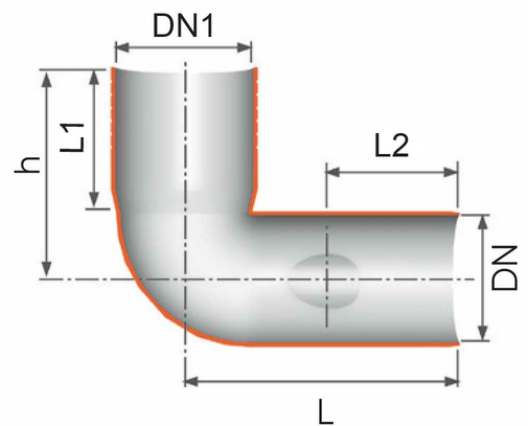

Long WC bend $\phi 90$ with 1 side-inlet left/right (SX/DX)

EN 1451 Push-Fit PP Pipe and Fittings
 Impact-Resistant
 B1 Fire Reaction Class, Self-extinguishing

Reference	Colour	H (mm)	DN1 (mm)	Z1 (mm)	L (mm)	L1 (mm)	L2 (mm)	L3 (mm)	α	DN2 Branch	DN (mm)	Version
Z2140PP	White	185	116	107	223	98	145	125	45°	40	90	SX
Z2150PP	White	185	116	105	223	89	145	120	45°	50	90	SX
Z2104PP	White	185	116	107	223	98	145	125	45°	40	90	DX
Z2105PP	White	185	116	105	223	89	145	120	45°	50	90	DX