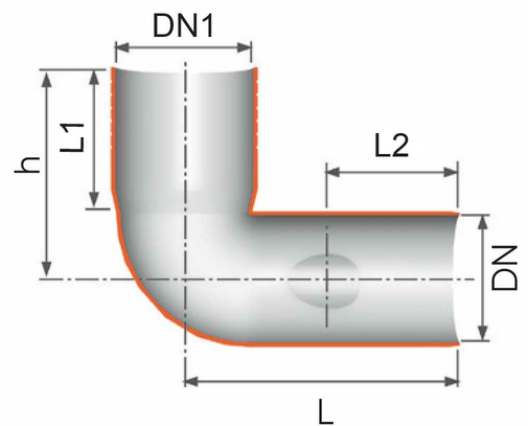

# Long WC bend $\phi 90$ with 1 side-inlet left/right (SX/DX)

EN 1451 Push-Fit PP Pipe and Fittings  
 Impact-Resistant  
 B1 Fire Reaction Class, Self-extinguishing

Reference	Colour	H (mm)	DN1 (mm)	Z1 (mm)	L (mm)	L1 (mm)	L2 (mm)	L3 (mm)	$\alpha$	DN2 Branch	DN (mm)	Version
Z2140PP	White	185	116	107	223	98	145	125	45°	40	90	SX
Z2150PP	White	185	116	105	223	89	145	120	45°	50	90	SX
Z2104PP	White	185	116	107	223	98	145	125	45°	40	90	DX
Z2105PP	White	185	116	105	223	89	145	120	45°	50	90	DX