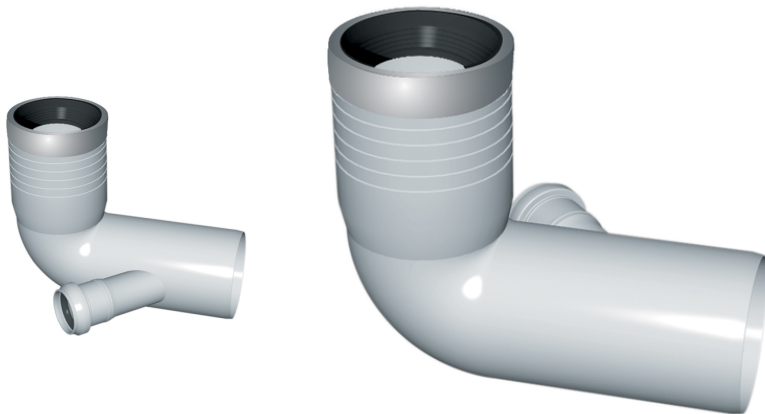

Long WC bend $\phi 90$ with 1 side-inlet left/right (SX/DX)

EN 1451 Push-Fit PP Pipe and Fittings
 Impact-Resistant
 B1 Fire Reaction Class, Self-extinguishing

Reference	Colour	H (mm)	DN1 (mm)	Z1 (mm)	L (mm)	L1 (mm)	L2 (mm)	L3 (mm)	α	DN2 Branch	DN (mm)	Version
Z2140PP	White	185	116	107	223	98	145	125	45°	40	90	SX
Z2150PP	White	185	116	105	223	89	145	120	45°	50	90	SX
Z2104PP	White	185	116	107	223	98	145	125	45°	40	90	DX
Z2105PP	White	185	116	105	223	89	145	120	45°	50	90	DX