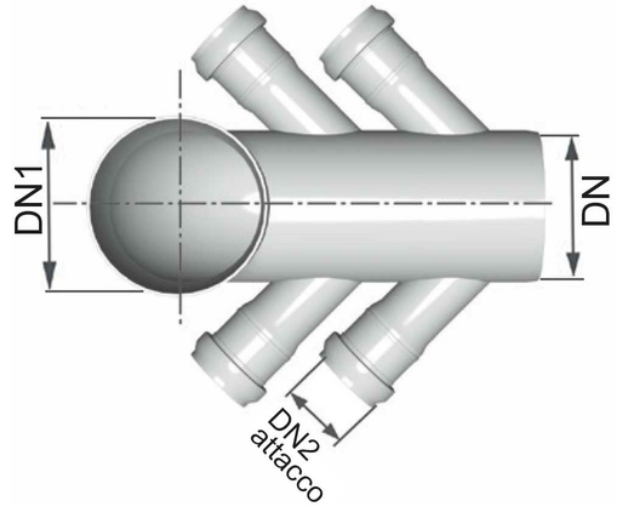

# Long WC bend with 4 side-inlets

EN 1451 Push-Fit PP Pipe and Fittings  
 Impact-Resistant  
 B1 Fire Reaction Class, Self-extinguishing

Reference	Colour	DN1 (mm)	DN2 Branch	DN (mm)
Z2566PP	White	116	40	110