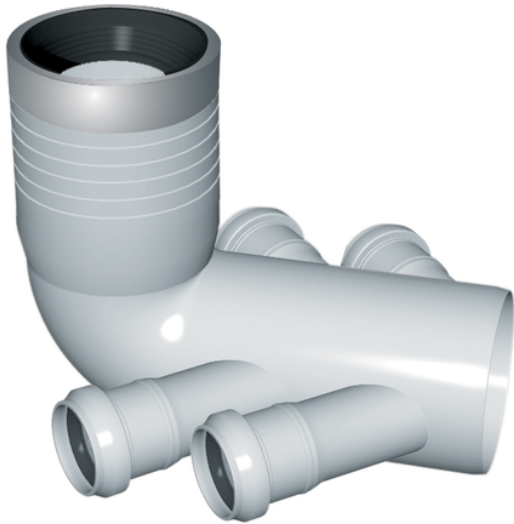

# Long WC bend with 4 side-inlets

EN 1451 Push-Fit PP Pipe and Fittings  
 Impact-Resistant  
 B1 Fire Reaction Class, Self-extinguishing

Reference	Colour	DN1 (mm)	DN2 Branch	DN (mm)
Z2566PP	White	116	40	110