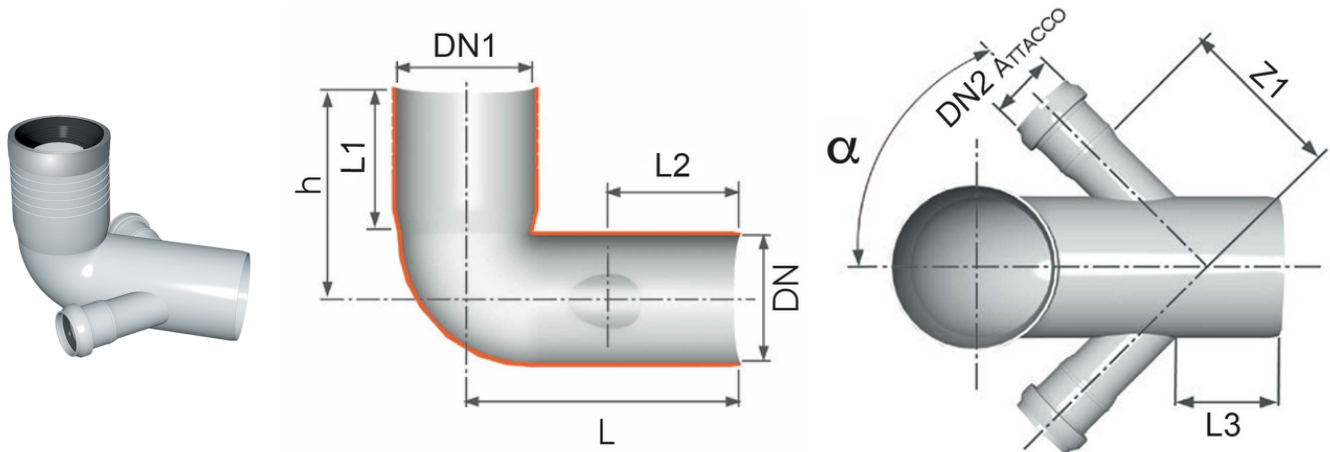

Long WC bend with 2 side-inlets

EN 1451 Push-Fit PP Pipe and Fittings
 Impact-Resistant
 B1 Fire Reaction Class, Self-extinguishing

Reference	Colour	H (mm)	DN1 (mm)	Z1 (mm)	L (mm)	L1 (mm)	L2 (mm)	L3 (mm)	α	DN2 Branch	DN (mm)
Z2544PP	White	185	116	120	215	140	125	100	45°	40	110
Z2555PP	White	185	116	120	215	140	125	100	45°	50	110