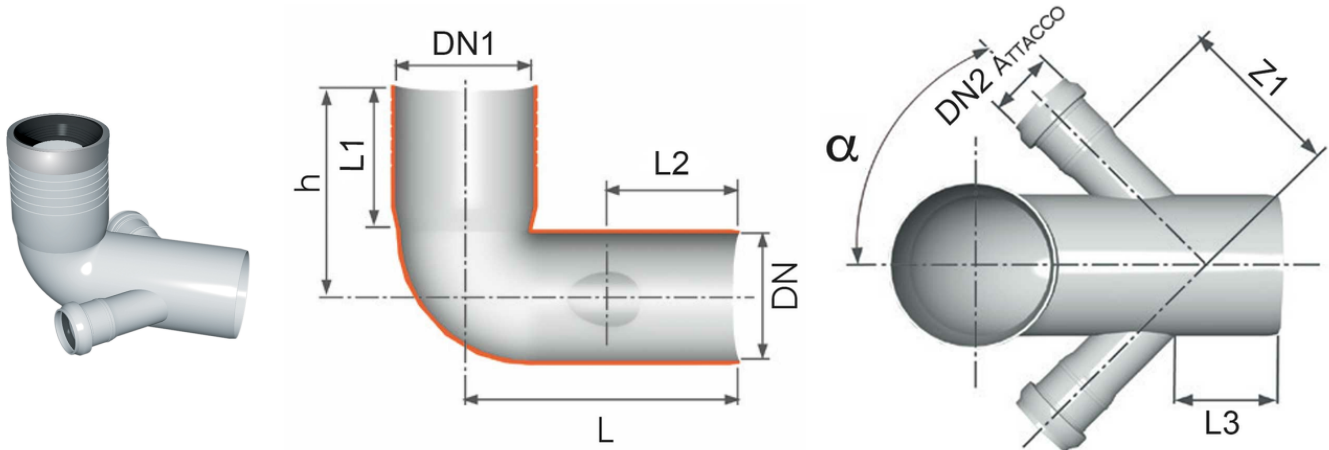

Long WC bend with 2 side-inlets

EN 1451 Push-Fit PP Pipe and Fittings
 Impact-Resistant
 B1 Fire Reaction Class, Self-extinguishing

Reference	Colour	H (mm)	DN1 (mm)	Z1 (mm)	L (mm)	L1 (mm)	L2 (mm)	L3 (mm)	α	DN2 Branch	DN (mm)
Z2544PP	White	185	116	120	215	140	125	100	45°	40	110
Z2555PP	White	185	116	120	215	140	125	100	45°	50	110