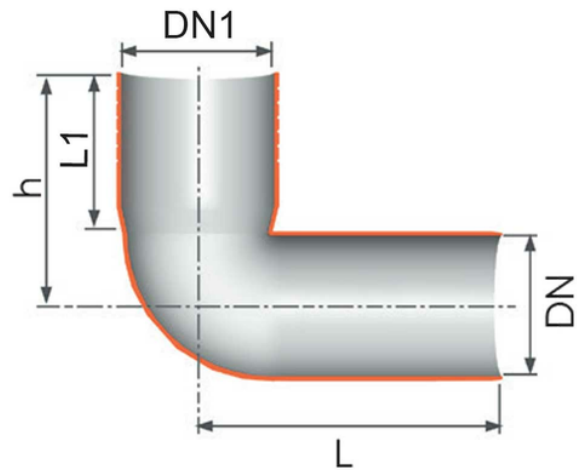

Long WC bend

EN 1451 Push-Fit PP Pipe and Fittings
 Impact-Resistant
 B1 Fire Reaction Class, Self-extinguishing

Reference	Colour	H (mm)	DN1 (mm)	L (mm)	L1 (mm)	DN (mm)
Z2511PP	White	185	116	215	140	110