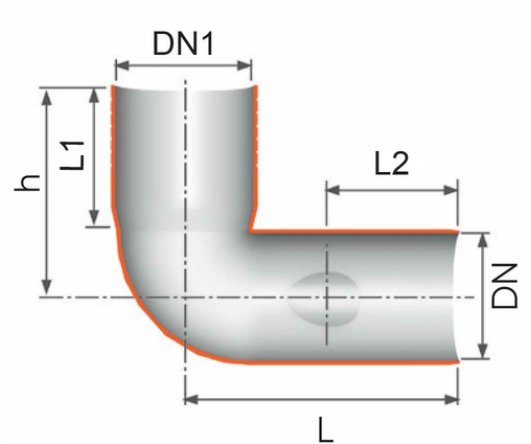

Long WC bend with 1 side inlet left/right (SX/DX)

EN 1451 Push-Fit PP Pipe and Fittings
 Impact-Resistant
 B1 Fire Reaction Class, Self-extinguishing

Reference	Colour	H (mm)	DN1 (mm)	Z1 (mm)	L1 (mm)	L2 (mm)	L3 (mm)	α	DN2 Branch	DN (mm)	Version	L (mm)
Z2540PP	White	185	116	110	140	130	100	45°	40	110	SX	-
Z2550PP	White	185	116	110	140	130	100	45°	50	110	SX	-
Z2504PP	White	185	116	110	140	125	100	45°	40	110	DX	215
Z2505PP	White	185	116	110	140	125	100	45°	50	110	DX	215