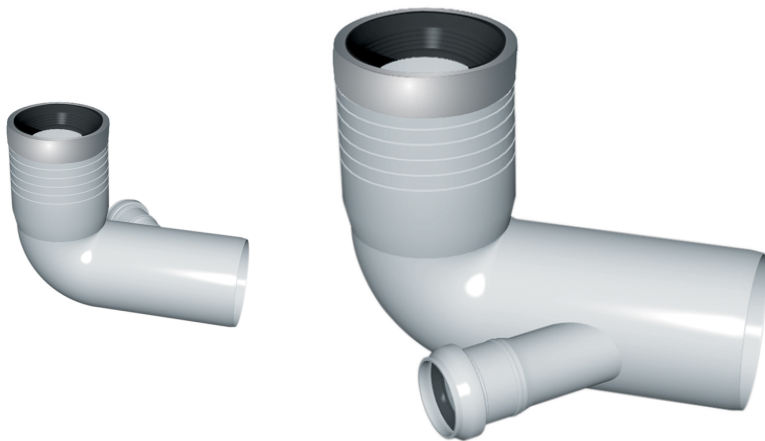

Long WC bend with 1 side inlet left/right (SX/DX)

EN 1451 Push-Fit PP Pipe and Fittings
 Impact-Resistant
 B1 Fire Reaction Class, Self-extinguishing

Reference	Colour	H (mm)	DN1 (mm)	Z1 (mm)	L1 (mm)	L2 (mm)	L3 (mm)	α	DN2 Branch	DN (mm)	Version	L (mm)
Z2540PP	White	185	116	110	140	130	100	45°	40	110	SX	-
Z2550PP	White	185	116	110	140	130	100	45°	50	110	SX	-
Z2504PP	White	185	116	110	140	125	100	45°	40	110	DX	215
Z2505PP	White	185	116	110	140	125	100	45°	50	110	DX	215