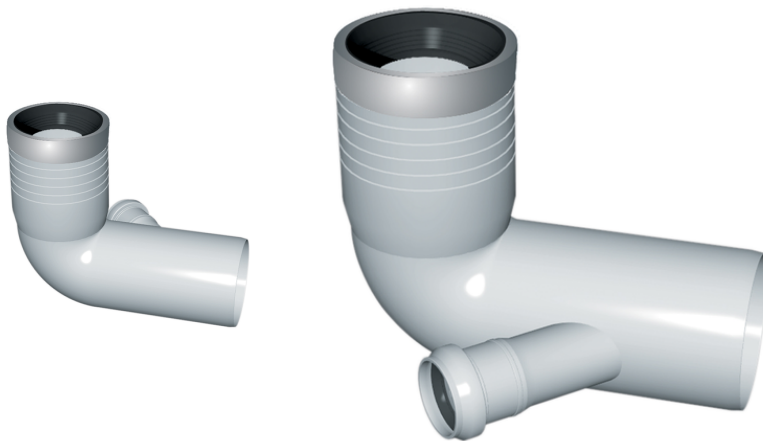

Long WC bend with 1 side inlet left/right (SX/DX)

EN 1451 Push-Fit PP Pipe and Fittings
 Impact-Resistant
 B1 Fire Reaction Class, Self-extinguishing

Reference	Colour	H (mm)	DN1 (mm)	Z1 (mm)	L1 (mm)	L2 (mm)	L3 (mm)	α	DN2 Branch	DN (mm)	Version	L (mm)
Z2540PP	White	185	116	110	140	130	100	45°	40	110	SX	-
Z2550PP	White	185	116	110	140	130	100	45°	50	110	SX	-
Z2504PP	White	185	116	110	140	125	100	45°	40	110	DX	215
Z2505PP	White	185	116	110	140	125	100	45°	50	110	DX	215