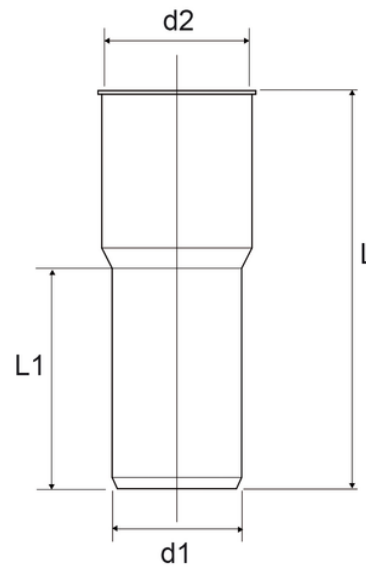

# Technical Coupling (with protection plug)

EN 1451 Push-Fit PP Pipe and Fittings  
 Impact-Resistant  
 B1 Fire Reaction Class, Self-extinguishing

Reference	Colour	D1 (mm)	L1 (mm)	L2 (mm)	d2
Z6810PP	Grey RAL 7037	32	79	50	46
Z6811PP	Grey RAL 7037	40	93	63	46