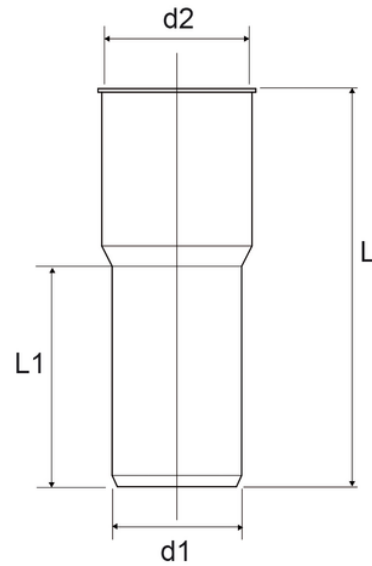

# Technical Coupling (with protection plug)

EN 1451 Push-Fit PP Pipe and Fittings  
 Impact-Resistant  
 B1 Fire Reaction Class, Self-extinguishing

Reference	Colour	D1 (mm)	L1 (mm)	L2 (mm)	d2
Z6810PP	Grey RAL 7037	32	79	50	46
Z6811PP	Grey RAL 7037	40	93	63	46