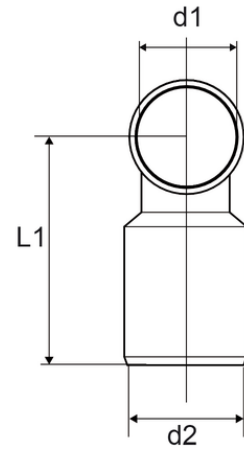

Reducing bend

EN 1451 Push-Fit PP Pipe and Fittings
 Impact-Resistant
 B1 Fire Reaction Class, Self-extinguishing

Reference	Colour	D1 (mm)	Z1 (mm)	Z2 (mm)	L1 (mm)	α	d2
Z2650PP	Grey RAL 7037	40	36	26	83	87°30'	50