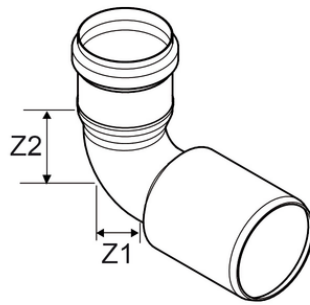

Reducing bend

EN 1451 Push-Fit PP Pipe and Fittings
 Impact-Resistant
 B1 Fire Reaction Class, Self-extinguishing

Reference	Colour	D1 (mm)	Z1 (mm)	Z2 (mm)	L1 (mm)	α	d2
Z2650PP	Grey RAL 7037	40	36	26	83	87°30'	50