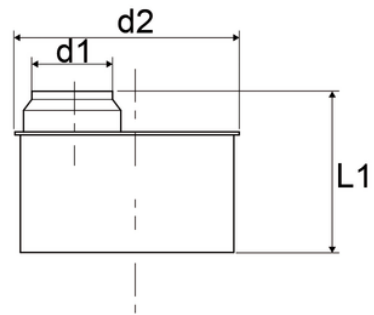

Reducer plugs

EN 1451 Push-Fit PP Pipe and Fittings
 Impact-Resistant
 B1 Fire Reaction Class, Self-extinguishing

Reference	Colour	D1 (mm)	L1 (mm)	d2
Z5575PP	Grey RAL 7037	50	-	75
Z5630PP	Grey RAL 7037	40	-	90
Z5190PP	Grey RAL 7037	50	-	90
Z5640PP	Grey RAL 7037	40	90	110
Z5650PP	Grey RAL 7037	50	90	110
Z5675PP	Grey RAL 7037	75	90	110
Z5690PP	Grey RAL 7037	90	-	110