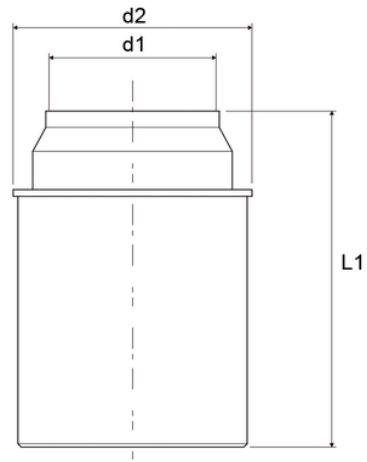

Inside reducer

EN 1451 Push-Fit PP Pipe and Fittings
 Impact-Resistant
 B1 Fire Reaction Class, Self-extinguishing

Reference	Colour	D1 (mm)	L1 (mm)	d2
Z5440PP	Grey RAL 7037	32	66	40
Z5450PP	Grey RAL 7037	40	55	50