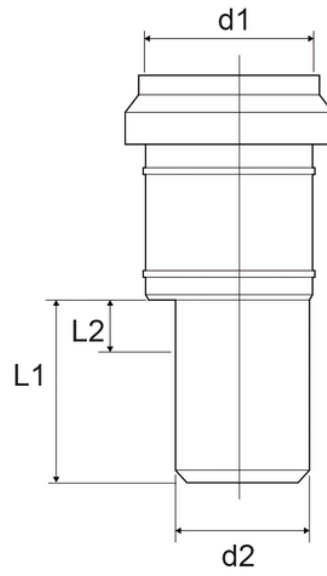

# Reducer

EN 1451 Push-Fit PP Pipe and Fittings  
 Impact-Resistant  
 B1 Fire Reaction Class, Self-extinguishing

Reference	Colour	D1 (mm)	L1 (mm)	L2 (mm)	d2
Z5540PP	Grey RAL 7037	40	-	-	32
Z5550PP	Grey RAL 7037	50	103	9	40
Z5775PP	Grey RAL 7037	75	-	-	50