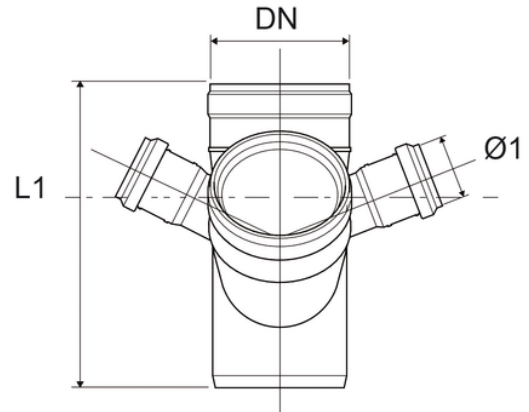

Multiple brach 45°

EN 1451 Push-Fit PP Pipe and Fittings
 Impact-Resistant
 B1 Fire Reaction Class, Self-extinguishing

Reference	Colour	Type	Ø1 (mm)	DN (mm)	Version
Z3044PP	Grey RAL 7037	Fabricated	40	110	upon request