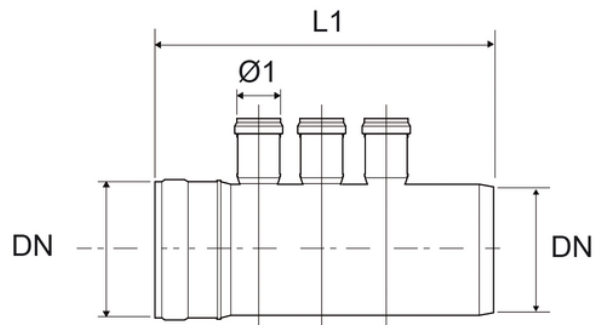

Multiple branch

EN 1451 Push-Fit PP Pipe and Fittings
 Impact-Resistant
 B1 Fire Reaction Class, Self-extinguishing

Reference	Colour	Type	L1 (mm)	Ø1 (mm)	DN (mm)	Version
Z6943PP	Grey RAL 7037	Fabricated	330	40	110	upon request