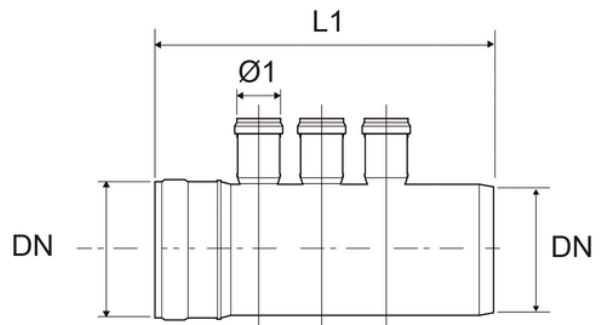

# Multiple branch

EN 1451 Push-Fit PP Pipe and Fittings  
 Impact-Resistant  
 B1 Fire Reaction Class, Self-extinguishing

Reference	Colour	Type	L1 (mm)	Ø1 (mm)	DN (mm)	Version
Z6943PP	Grey RAL 7037	Fabricated	330	40	110	upon request