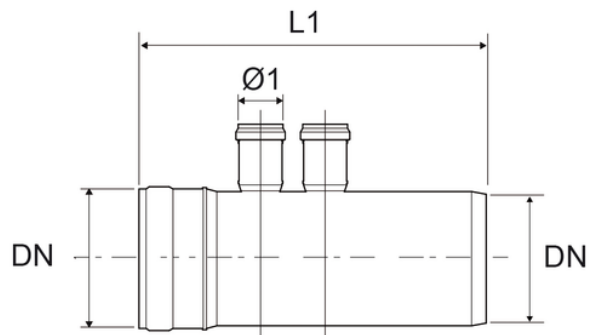

# Multiple branch

EN 1451 Push-Fit PP Pipe and Fittings  
 Impact-Resistant  
 B1 Fire Reaction Class, Self-extinguishing

2 lateral inlets

Reference	Colour	Type	L1 (mm)	Ø1 (mm)	DN (mm)	Version
Z6942PP	Grey RAL 7037	Fabricated	330	40	110	upon request