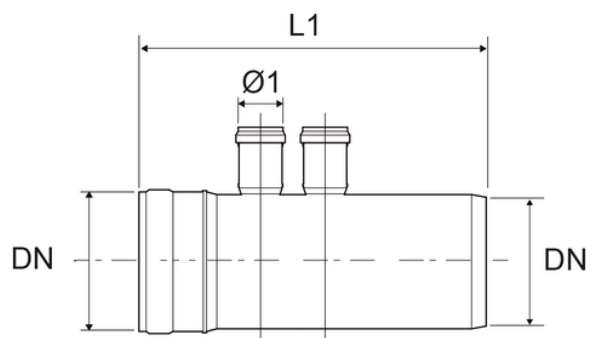

Multiple branch

EN 1451 Push-Fit PP Pipe and Fittings
 Impact-Resistant
 B1 Fire Reaction Class, Self-extinguishing

2 lateral inlets

Reference	Colour	Type	L1 (mm)	Ø1 (mm)	DN (mm)	Version
Z6942PP	Grey RAL 7037	Fabricated	330	40	110	upon request