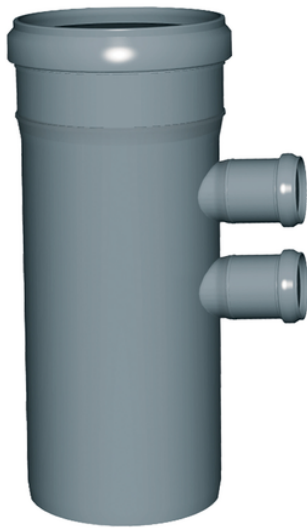

Multiple branch

EN 1451 Push-Fit PP Pipe and Fittings
 Impact-Resistant
 B1 Fire Reaction Class, Self-extinguishing

2 lateral inlets

Reference	Colour	Type	L1 (mm)	Ø1 (mm)	DN (mm)	Version
Z6942PP	Grey RAL 7037	Fabricated	330	40	110	upon request