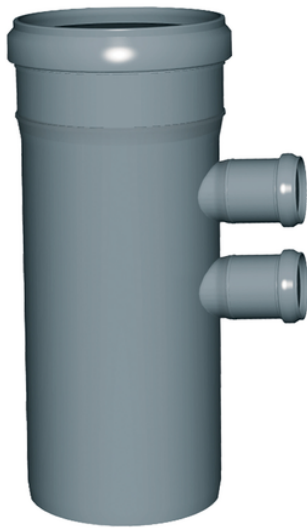

# Multiple branch

EN 1451 Push-Fit PP Pipe and Fittings  
 Impact-Resistant  
 B1 Fire Reaction Class, Self-extinguishing

2 lateral inlets

Reference	Colour	Type	L1 (mm)	Ø1 (mm)	DN (mm)	Version
Z6942PP	Grey RAL 7037	Fabricated	330	40	110	upon request