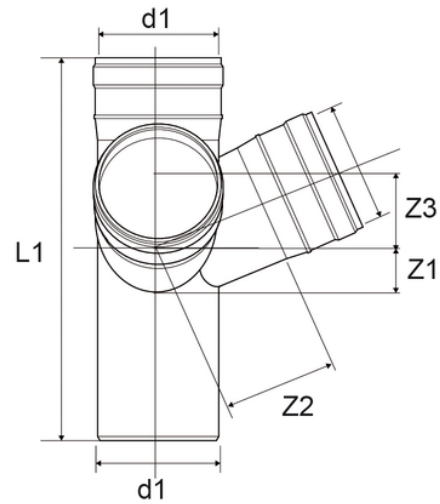

Double corner branch

EN 1451 Push-Fit PP Pipe and Fittings
 Impact-Resistant
 B1 Fire Reaction Class, Self-extinguishing

Reference	Colour	Type	D1 (mm)	Z1 (mm)	Z2 (mm)	Z3 (mm)	L1 (mm)	α	D	d2	Version
Z4950PP	Grey RAL 7037	Fabricated	110	40	86	86	202	87°30'	110	110	upon request