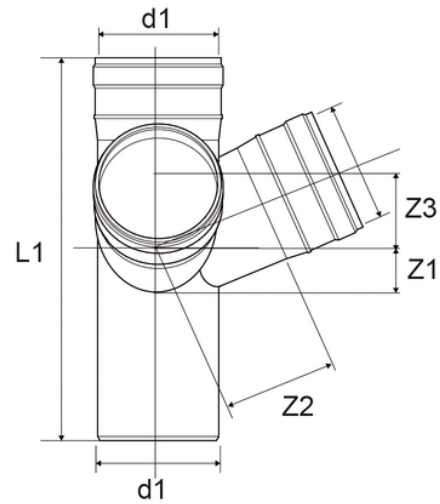

# Double corner branch

EN 1451 Push-Fit PP Pipe and Fittings  
 Impact-Resistant  
 B1 Fire Reaction Class, Self-extinguishing

Reference	Colour	Type	D1 (mm)	Z1 (mm)	Z2 (mm)	Z3 (mm)	L1 (mm)	$\alpha$	D	d2	Version
Z4950PP	Grey RAL 7037	Fabricated	110	40	86	86	202	87°30'	110	110	upon request