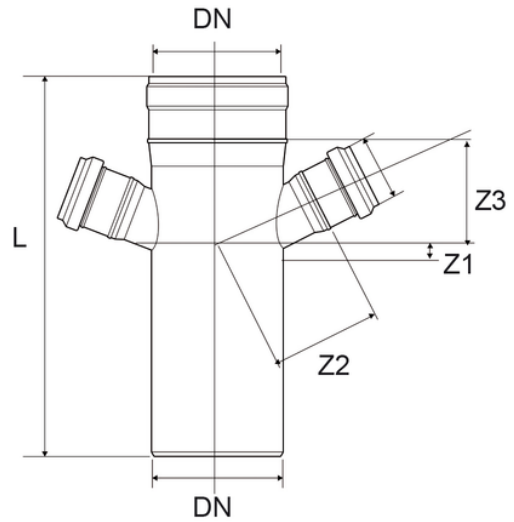

Reduced double branch

EN 1451 Push-Fit PP Pipe and Fittings
 Impact-Resistant
 B1 Fire Reaction Class, Self-extinguishing

Reference	Colour	DN1 (mm)	Z1 (mm)	Z2 (mm)	Z3 (mm)	L1 (mm)	α	DN (mm)	Type	Version
Z4540PP	Grey RAL 7037	40	19	87	79	120	45°	90	-	-
Z4550PP	Grey RAL 7037	50	-	-	-	-	45°	90	-	-
Z4650PP	Grey RAL 7037	40	10	96	-	153	45°	110	-	-
Z4675PP	Grey RAL 7037	50	10	92	-	153	45°	110	-	-
Z4711PP	Grey RAL 7037	50	-	-	-	-	67°30'	110	-	-
Z4411PP	Grey RAL 7037	50	-	-	-	-	87°30'	110	-	-
Z4712PP	Grey RAL 7037	110	-	-	-	-	45°	125	Fabricated	upon request