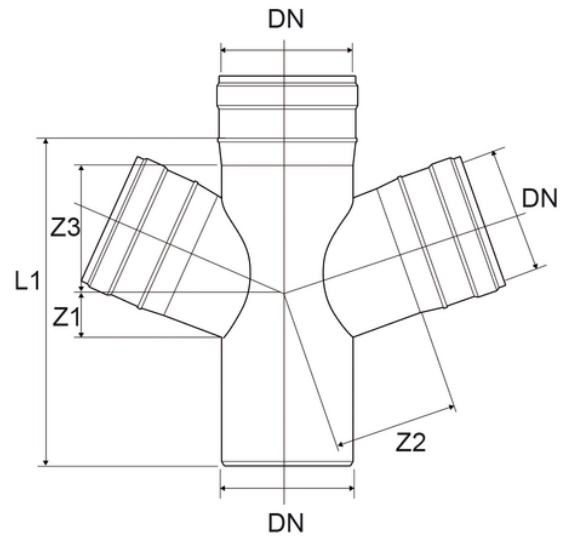

Double branch

EN 1451 Push-Fit PP Pipe and Fittings
 Impact-Resistant
 B1 Fire Reaction Class, Self-extinguishing

Reference	Colour	Z1 (mm)	Z2 (mm)	Z3 (mm)	L1 (mm)	α	DN (mm)	Version
Z4250PP	Grey RAL 7037	20	41	41	124	67°30'	50	upon request
Z4275PP	Grey RAL 7037	28	59	59	153	67°30'	75	-
Z4511PP	Grey RAL 7037	-	-	-	-	87°30'	90	-
Z4611PP	Grey RAL 7037	-	-	-	-	45°	110	-
Z4211PP	Grey RAL 7037	40	86	86	201	67°30'	110	-
Z4311PP	Grey RAL 7037	-	-	-	-	87°30'	110	-