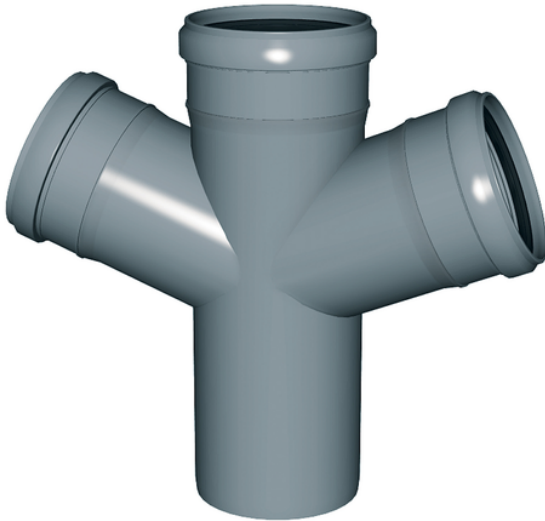

Double branch

EN 1451 Push-Fit PP Pipe and Fittings
 Impact-Resistant
 B1 Fire Reaction Class, Self-extinguishing

Reference	Colour	Z1 (mm)	Z2 (mm)	Z3 (mm)	L1 (mm)	α	DN (mm)	Version
Z4250PP	Grey RAL 7037	20	41	41	124	67°30'	50	upon request
Z4275PP	Grey RAL 7037	28	59	59	153	67°30'	75	-
Z4511PP	Grey RAL 7037	-	-	-	-	87°30'	90	-
Z4611PP	Grey RAL 7037	-	-	-	-	45°	110	-
Z4211PP	Grey RAL 7037	40	86	86	201	67°30'	110	-
Z4311PP	Grey RAL 7037	-	-	-	-	87°30'	110	-