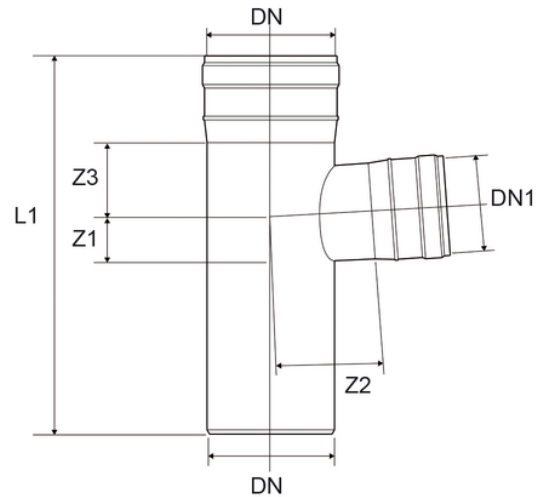

Reduced branch 87°30'

EN 1451 Push-Fit PP Pipe and Fittings
 Impact-Resistant
 B1 Fire Reaction Class, Self-extinguishing

Reference	Colour	DN1 (mm)	Z1 (mm)	Z2 (mm)	Z3 (mm)	L1 (mm)	DN (mm)	Version	Type
Z3940PP	Grey RAL 7037	32	-	-	-	-	40	-	-
Z3950PP	Grey RAL 7037	40	23	30	25	109	50	upon request	-
Z3975PP	Grey RAL 7037	50	27	43	31	113	75	upon request	-
Z4190PP	Grey RAL 7037	40	-	-	-	-	90	-	-
Z4090PP	Grey RAL 7037	50	-	-	-	-	90	-	-
Z3990PP	Grey RAL 7037	75	-	-	-	-	90	-	-
Z4111PP	Grey RAL 7037	40	-	60	32	110	110	-	-
Z4011PP	Grey RAL 7037	50	28	60	32	133	110	-	-
Z3910PP	Grey RAL 7037	90	-	-	-	-	110	-	Fabricated
Z3912PP	Grey RAL 7037	110	58	69	63	204	125	-	-
Z4016PP	Grey RAL 7037	110	58	86	64	237	160	-	-
Z3916PP	Grey RAL 7037	125	66	87	71	280	160	-	-