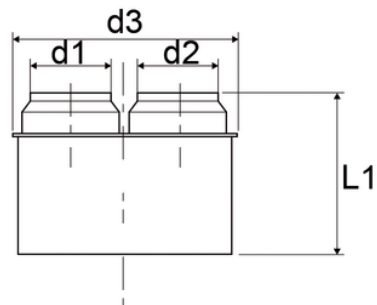

Double reducer plugs

EN 1451 Push-Fit PP Pipe and Fittings
 Impact-Resistant
 B1 Fire Reaction Class, Self-extinguishing

Reference	Colour	D1 (mm)	d2	d3
Z5634PP	Grey RAL 7037	32	40	110
Z5641PP	Grey RAL 7037	40	40	110
Z5845PP	Grey RAL 7037	40	50	125