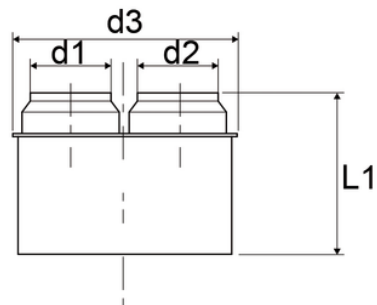

# Double reducer plugs

EN 1451 Push-Fit PP Pipe and Fittings  
 Impact-Resistant  
 B1 Fire Reaction Class, Self-extinguishing

Reference	Colour	D1 (mm)	d2	d3
Z5634PP	Grey RAL 7037	32	40	110
Z5641PP	Grey RAL 7037	40	40	110
Z5845PP	Grey RAL 7037	40	50	125