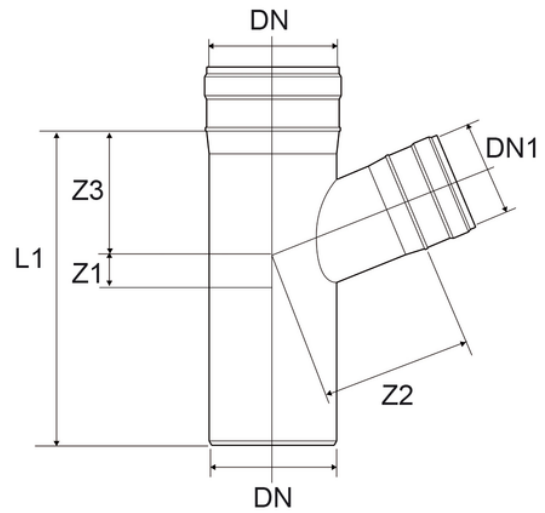

# Reduced branch 67°30'

EN 1451 Push-Fit PP Pipe and Fittings  
 Impact-Resistant  
 B1 Fire Reaction Class, Self-extinguishing

Reference	Colour	DN1 (mm)	Z1 (mm)	Z2 (mm)	Z3 (mm)	L1 (mm)	DN (mm)	Version	Type
Z3640PP	Grey RAL 7037	32	-	-	-	-	40	upon request	-
Z3650PP	Grey RAL 7037	40	14	39	35	111	50	upon request	-
Z3675PP	Grey RAL 7037	50	14	54	46	115	75	-	-
Z3811PP	Grey RAL 7037	40	-	69	49	110	110	-	Fabricated
Z3711PP	Grey RAL 7037	50	8	73	54	135	110	-	-
Z3611PP	Grey RAL 7037	75	22	73	67	163	110	-	-