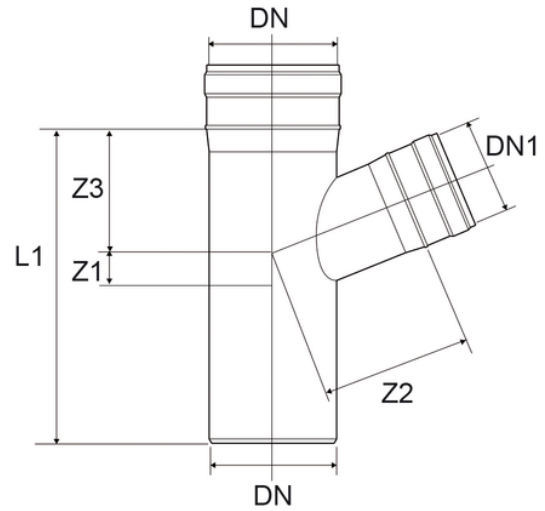

Reduced branch 67°30'

EN 1451 Push-Fit PP Pipe and Fittings
 Impact-Resistant
 B1 Fire Reaction Class, Self-extinguishing

Reference	Colour	DN1 (mm)	Z1 (mm)	Z2 (mm)	Z3 (mm)	L1 (mm)	DN (mm)	Version	Type
Z3640PP	Grey RAL 7037	32	-	-	-	-	40	upon request	-
Z3650PP	Grey RAL 7037	40	14	39	35	111	50	upon request	-
Z3675PP	Grey RAL 7037	50	14	54	46	115	75	-	-
Z3811PP	Grey RAL 7037	40	-	69	49	110	110	-	Fabricated
Z3711PP	Grey RAL 7037	50	8	73	54	135	110	-	-
Z3611PP	Grey RAL 7037	75	22	73	67	163	110	-	-