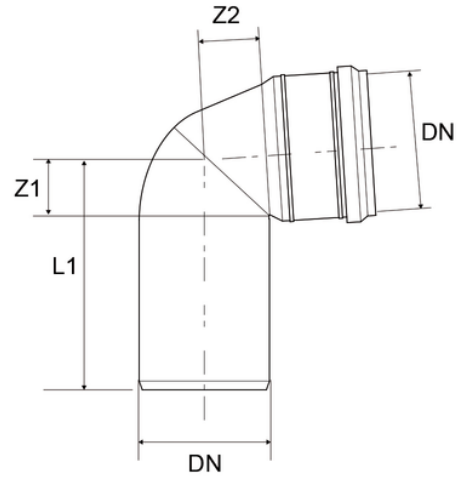

# Bend 87°30'

EN 1451 Push-Fit PP Pipe and Fittings  
 Impact-Resistant  
 B1 Fire Reaction Class, Self-extinguishing

Reference	Colour	Z1 (mm)	Z2 (mm)	L1 (mm)	DN (mm)
Z1432PP	Grey RAL 7037	14	16	62	32
Z1440PP	Grey RAL 7037	23	26	85	40
Z1450PP	Grey RAL 7037	28	31	90	50
Z1475PP	Grey RAL 7037	40	43	105	75
Z1490PP	Grey RAL 7037	-	-	-	90
Z1411PP	Grey RAL 7037	57	61	133	110
Z1412PP	Grey RAL 7037	65	70	147	125
Z1416PP	Grey RAL 7037	83	89	183	160