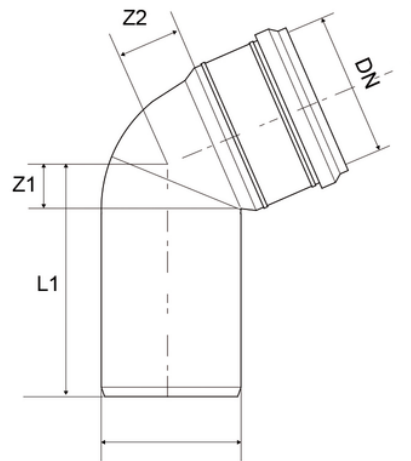

# Bend 67° 30'

EN 1451 Push-Fit PP Pipe and Fittings  
 Impact-Resistant  
 B1 Fire Reaction Class, Self-extinguishing

| Reference | Colour        | Z1 (mm) | Z2 (mm) | L1 (mm) | DN (mm) |
|-----------|---------------|---------|---------|---------|---------|
| Z1311PP   | Grey RAL 7037 | 40      | 44      | 116     | 110     |
| Z1332PP   | Grey RAL 7037 | 13      | 15      | 60      | 32      |
| Z1340PP   | Grey RAL 7037 | 16      | 20      | 78      | 40      |
| Z1350PP   | Grey RAL 7037 | 20      | 23      | 81,5    | 50      |
| Z1375PP   | Grey RAL 7037 | 28      | 31      | 93      | 75      |
| Z1390PP   | Grey RAL 7037 | -       | -       | -       | 90      |