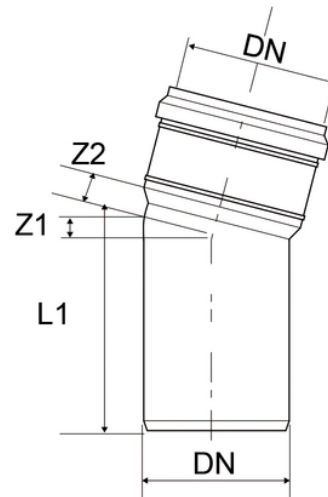

Bend 15°

EN 1451 Push-Fit PP Pipe and Fittings
 Impact-Resistant
 B1 Fire Reaction Class, Self-extinguishing

Reference	Colour	Z1 (mm)	Z2 (mm)	L1 (mm)	DN (mm)
Z1032PP	Grey RAL 7037	6	5	49	32
Z1040PP	Grey RAL 7037	5	8	66	40
Z1050PP	Grey RAL 7037	5	9	67,5	50
Z1075PP	Grey RAL 7037	7	11	73	75
Z1090PP	Grey RAL 7037	-	-	-	90
Z1011PP	Grey RAL 7037	9	14	85	110
Z1012PP	Grey RAL 7037	10	15	92	125
Z1016PP	Grey RAL 7037	13	19	113	160