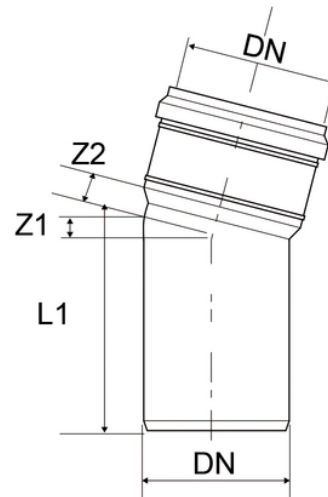

# Bend 15°

EN 1451 Push-Fit PP Pipe and Fittings  
 Impact-Resistant  
 B1 Fire Reaction Class, Self-extinguishing

Reference	Colour	Z1 (mm)	Z2 (mm)	L1 (mm)	DN (mm)
Z1032PP	Grey RAL 7037	6	5	49	32
Z1040PP	Grey RAL 7037	5	8	66	40
Z1050PP	Grey RAL 7037	5	9	67,5	50
Z1075PP	Grey RAL 7037	7	11	73	75
Z1090PP	Grey RAL 7037	-	-	-	90
Z1011PP	Grey RAL 7037	9	14	85	110
Z1012PP	Grey RAL 7037	10	15	92	125
Z1016PP	Grey RAL 7037	13	19	113	160