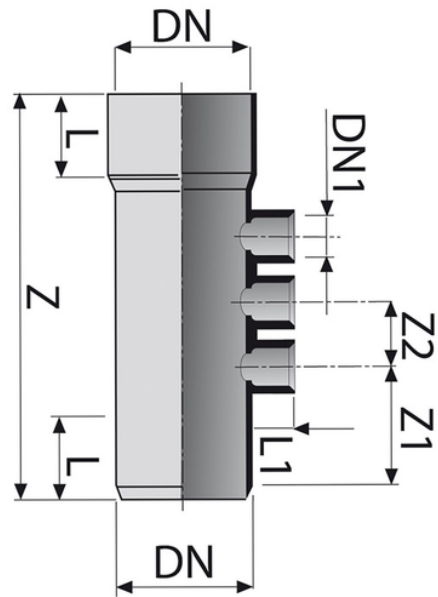

Multibranch 87°30' M/F 3 lateral inlets

- EN 1329 Solvent Welded PVC-U Fittings
- B s2 d0 Fire Reaction Euroclass
- Color: RAL 7037 Grey

Reference	DN1 (mm)	Z (mm)	Z1 (mm)	Z2 (mm)	L (mm)	L1 (mm)	DN (mm)	Version
0413402	40	330	180	52	56	26	100	upon request