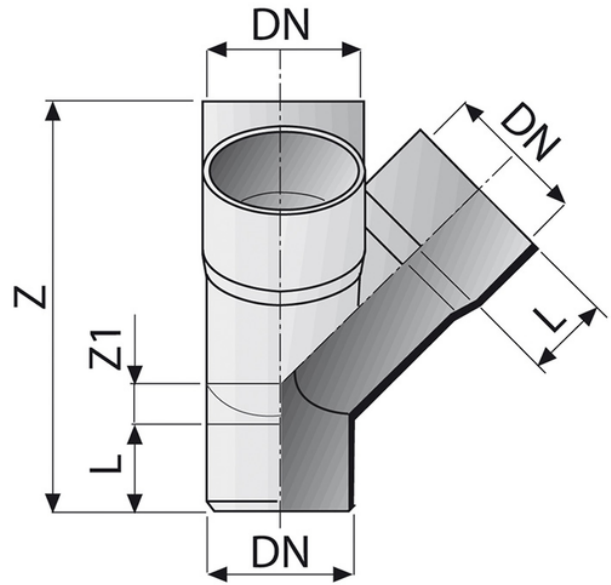

Branch Double corner 45° M/F

- EN 1329 Solvent Welded PVC-U Fittings
- B s2 d0 Fire Reaction Euroclass
- Color: RAL 7037 Grey

Reference	Z (mm)	Z1 (mm)	L (mm)	DN (mm)
U391002	271	40	50	100