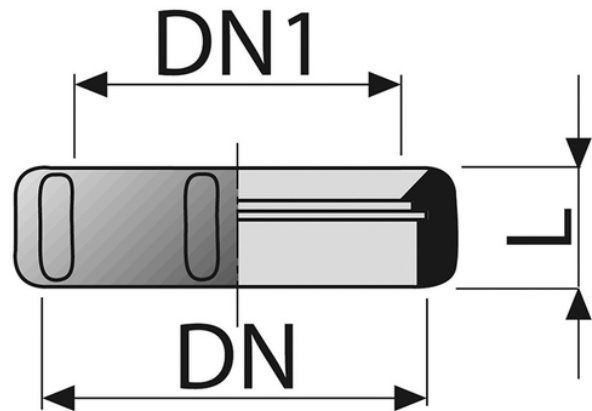

PP nut

- EN 1329 Solvent Welded PVC-U Fittings
- B s2 d0 Fire Reaction Euroclass
- Color: RAL 7037 Grey
- Material: PP

| Reference | DN1 (mm) | L (mm) | DN (mm) |
|-----------|----------|--------|---------|
| B661202 | 42 | 20 | 1" 1/2 |