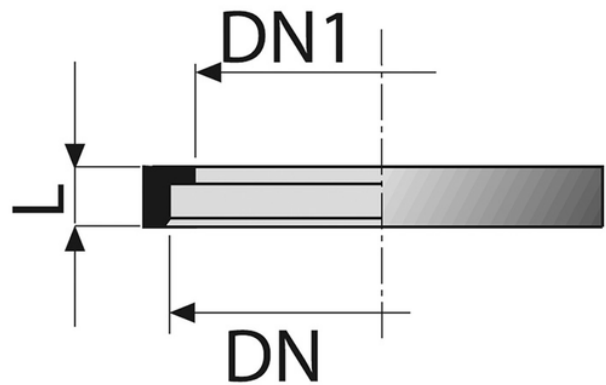

Gasket with fixed ring for WC bends and couplers

- EN 1329 Solvent Welded PVC-U Fittings
- B s2 d0 Fire Reaction Euroclass

Reference	Colour	L (mm)	DN (mm)
7810003	White	21,5	70