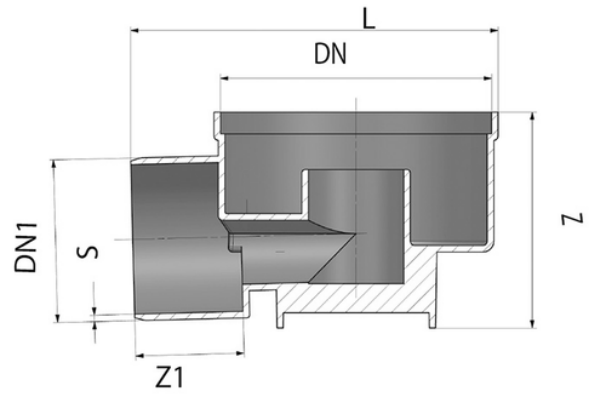

Trapped balcony outlet

- EN 1329 Solvent Welded PVC-U Fittings
- B s2 d0 Fire Reaction Euroclass
- Color: RAL 7037 Grey

Reference	DN1 (mm)	S (mm)	Z (mm)	Z1 (mm)	L (mm)	DN (mm)
19935F2	50	3	88	40	169	125
19937F2	75	3	100	50	169	125