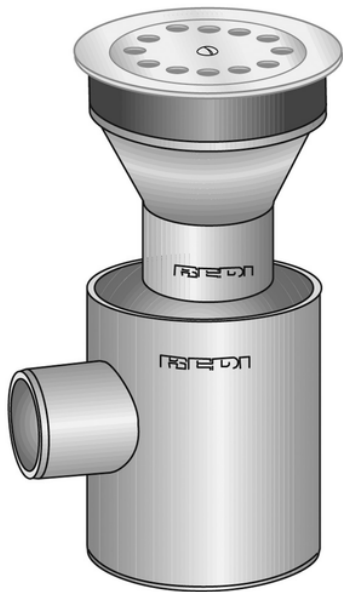

Floor trap with inox grid and funnel

- EN 1329 Solvent Welded PVC-U Fittings
- B s2 d0 Fire Reaction Euroclass
- Color: RAL 7037 Grey

Reference	DN1 (mm)	DN2 (mm)	Z (mm)	L (mm)	DN (mm)
1961002	40/50	125	74	121	100