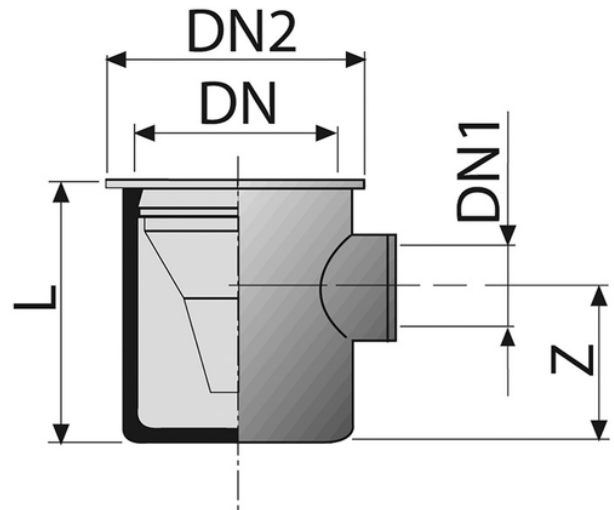

Floor trap with inox grid and funnel

- EN 1329 Solvent Welded PVC-U Fittings
- B s2 d0 Fire Reaction Euroclass
- Color: RAL 7037 Grey

Reference	DN1 (mm)	DN2 (mm)	Z (mm)	L (mm)	DN (mm)
1961002	40/50	125	74	121	100