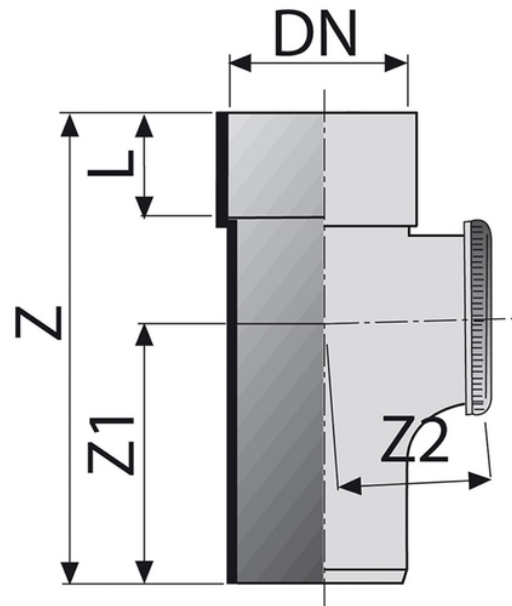

Access pipe M/F

- EN 1329 Solvent Welded PVC-U Fittings
- B s2 d0 Fire Reaction Euroclass
- Color: RAL 7037 Grey

Reference	Z (mm)	Z1 (mm)	Z2 (mm)	DN (mm)	Version
182100M	90	243	134	100	upon request
182110M	95	246	119	110	upon request
1821602	110	333	164	160	-
1403002	240	611	310	315	upon request