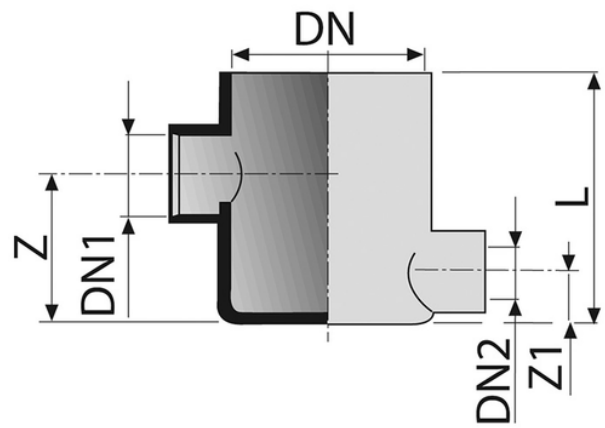

Floor gully - 2 inlets

- EN 1329 Solvent Welded PVC-U Fittings
- B s2 d0 Fire Reaction Euroclass
- Color: RAL 7037 Grey

Reference	DN1 (mm)	Z (mm)	Z1 (mm)	L (mm)	DN (mm)	Version
0971022	40/50	74	25	120	100	upon request