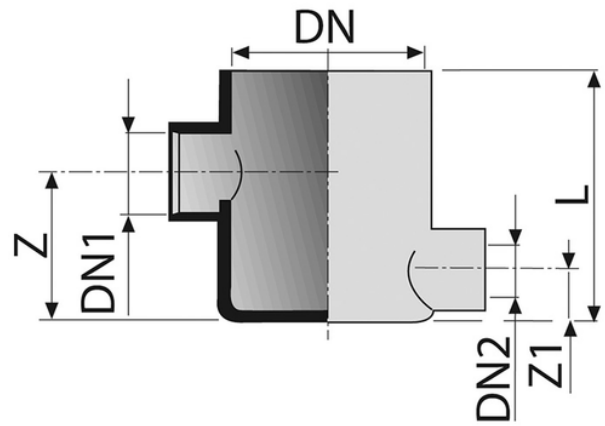

Floor gully - 2 inlets

- EN 1329 Solvent Welded PVC-U Fittings
- B s2 d0 Fire Reaction Euroclass
- Color: RAL 7037 Grey

Reference	DN1 (mm)	Z (mm)	Z1 (mm)	L (mm)	DN (mm)	Version
0971022	40/50	74	25	120	100	upon request