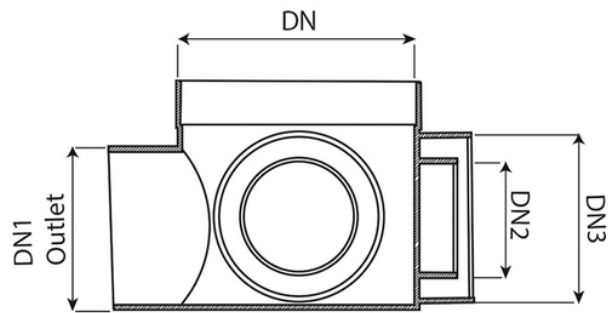

Floor gully 160

- EN 1329 Solvent Welded PVC-U Fittings
- B s2 d0 Fire Reaction Euroclass
- Color: RAL 7037 Grey

Reference	DN1 (mm)	DN2 (mm)	DN 3 (mm)	DN (mm)
0961602	110 M/Sp	75 F/Sk	110 F/SK	160 F/Sk