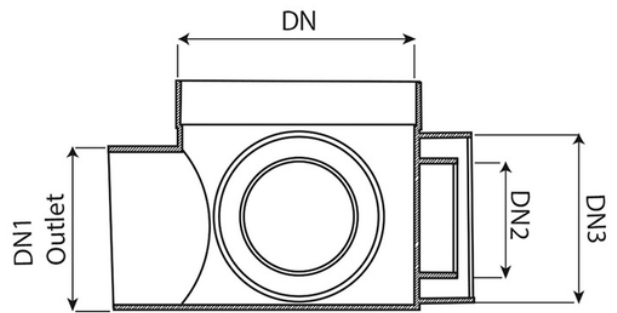

Floor gully 160

- EN 1329 Solvent Welded PVC-U Fittings
- B s2 d0 Fire Reaction Euroclass
- Color: RAL 7037 Grey

Reference	DN1 (mm)	DN2 (mm)	DN 3 (mm)	DN (mm)
0961602	110 M/Sp	75 F/Sk	110 F/SK	160 F/Sk