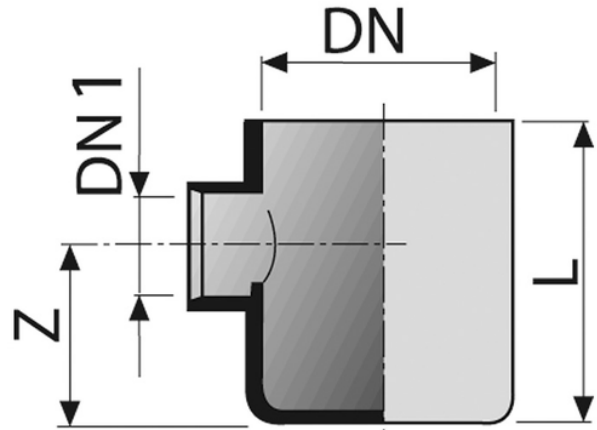

Floor gully - 1 inlet

- EN 1329 Solvent Welded PVC-U Fittings
- B s2 d0 Fire Reaction Euroclass
- Color: RAL 7037 Grey

Reference	DN1 (mm)	Z (mm)	L (mm)	DN (mm)	Version
0961002	40	74	120	100	upon request