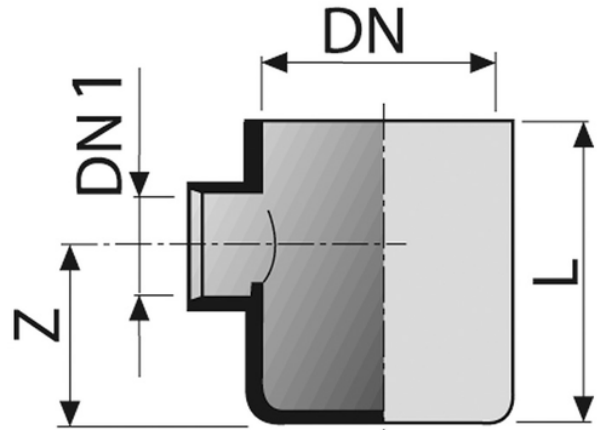

# Floor gully - 1 inlet

- EN 1329 Solvent Welded PVC-U Fittings
- B s2 d0 Fire Reaction Euroclass
- Color: RAL 7037 Grey

Reference	DN1 (mm)	Z (mm)	L (mm)	DN (mm)	Version
0961002	40	74	120	100	upon request