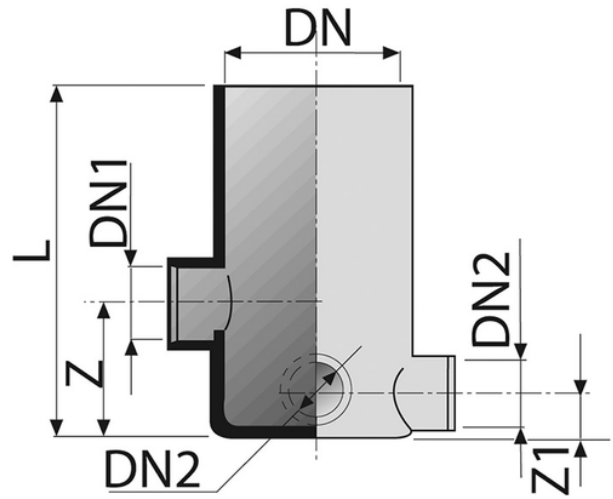

High floor gully - 3 outlets

- EN 1329 Solvent Welded PVC-U Fittings
- B s2 d0 Fire Reaction Euroclass
- Color: RAL 7037 Grey

Reference	DN1 (mm)	DN2 (mm)	Z (mm)	Z1 (mm)	L (mm)	DN (mm)	Version
0981042	Outlet Ø 40 Female / Outlet Ø 50 Male	40	74	25	200	100	upon request
0951042	40	40	80	25	200	100	upon request