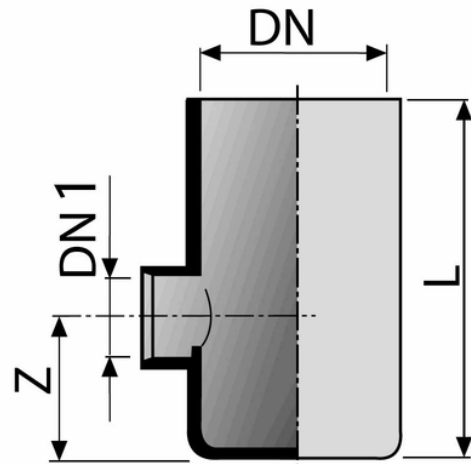

High floor gully - 2 outlets

- EN 1329 Solvent Welded PVC-U Fittings
- B s2 d0 Fire Reaction Euroclass
- Color: RAL 7037 Grey

Reference	DN1 (mm)	Z (mm)	L (mm)	DN (mm)	Version
0951022	40/50	74	200	100	upon request