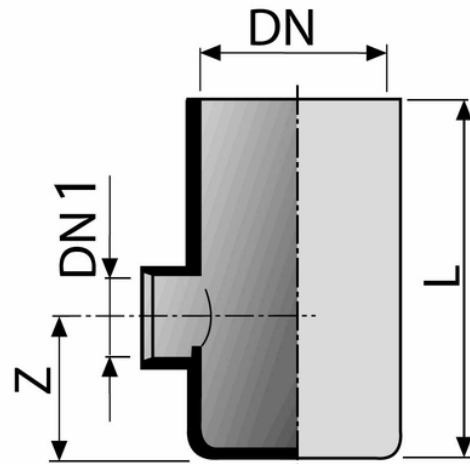

High floor gully - 2 outlets

- EN 1329 Solvent Welded PVC-U Fittings
- B s2 d0 Fire Reaction Euroclass
- Color: RAL 7037 Grey

Reference	DN1 (mm)	Z (mm)	L (mm)	DN (mm)	Version
0951022	40/50	74	200	100	upon request