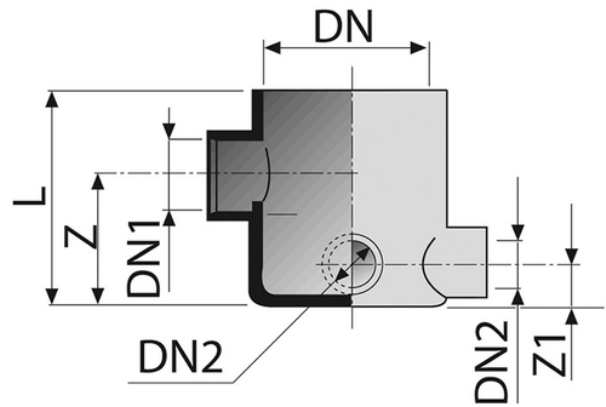

Floor gully - 3 inlets

- EN 1329 Solvent Welded PVC-U Fittings
- B s2 d0 Fire Reaction Euroclass
- Color: RAL 7037 Grey

Reference	DN1 (mm)	DN2 (mm)	Z (mm)	Z1 (mm)	L (mm)	DN (mm)	Version
0941042	50	40	80	25	120	100	upon request
0971042	40/50	40	74	25	120	100	upon request