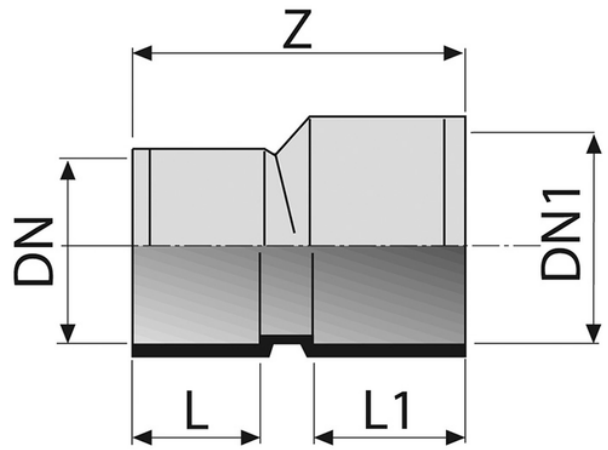

# Invert reducer double socket F/F

- EN 1329 Solvent Welded PVC-U Fittings
- B s2 d0 Fire Reaction Euroclass
- Color: RAL 7037 Grey

Reference	DN1 (mm)	Z (mm)	L (mm)	L1 (mm)	DN (mm)	Version
092050M	50	75	23	32	32	-
092250M	50	71	27	32	40	upon request