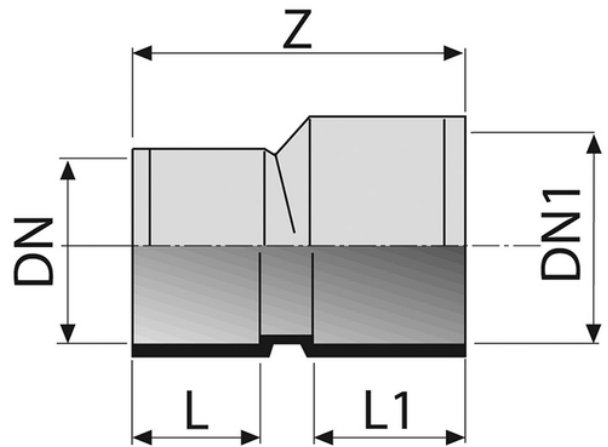

Invert reducer double socket F/F

- EN 1329 Solvent Welded PVC-U Fittings
- B s2 d0 Fire Reaction Euroclass
- Color: RAL 7037 Grey

Reference	DN1 (mm)	Z (mm)	L (mm)	L1 (mm)	DN (mm)	Version
092050M	50	75	23	32	32	-
092250M	50	71	27	32	40	upon request