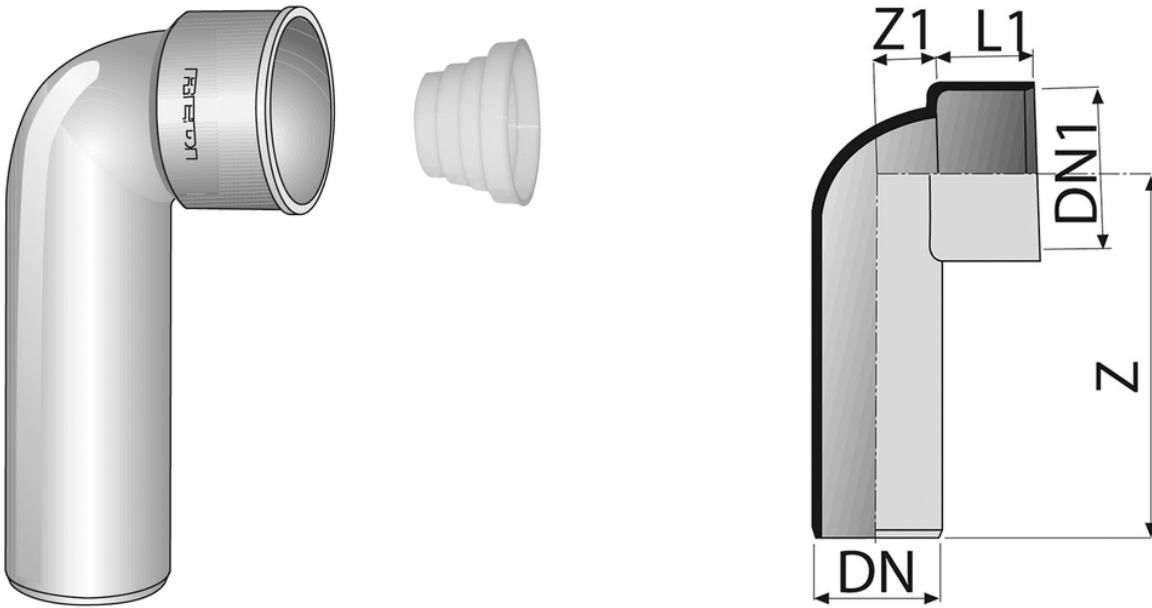

# Technical bend long version M/F

- EN 1329 Solvent Welded PVC-U Fittings
- B s2 d0 Fire Reaction Euroclass
- Color: RAL 7037 Grey

Reference	DN1 (mm)	Z (mm)	Z1 (mm)	L (mm)	DN (mm)	Version
074540M	50	150	17	33	40	upon request