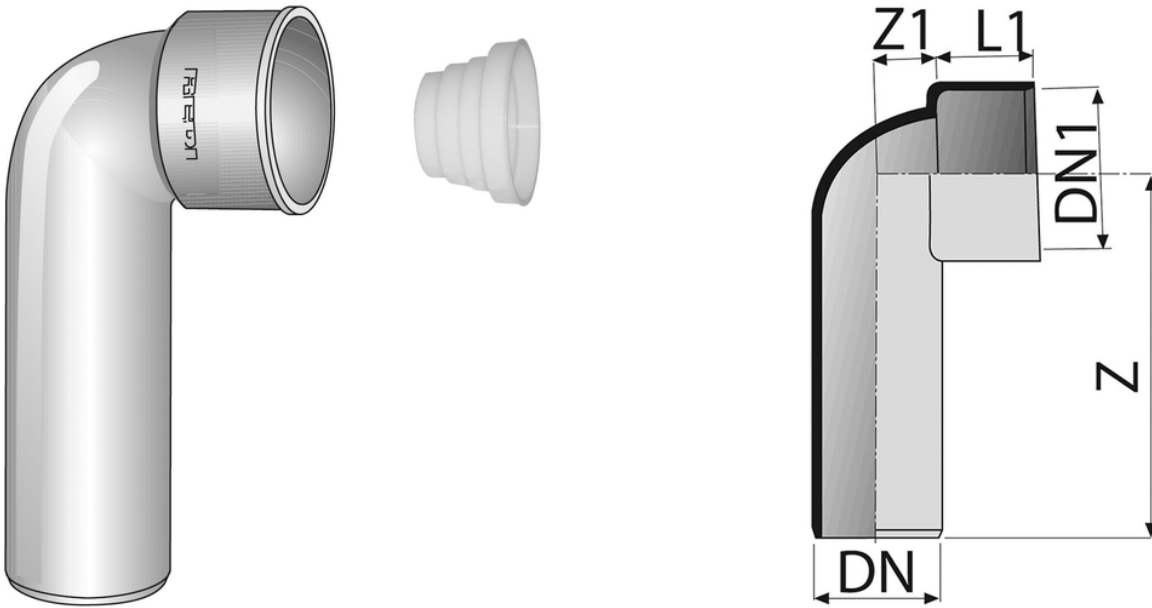

Technical bend long version M/F

- EN 1329 Solvent Welded PVC-U Fittings
- B s2 d0 Fire Reaction Euroclass
- Color: RAL 7037 Grey

Reference	DN1 (mm)	Z (mm)	Z1 (mm)	L (mm)	DN (mm)	Version
074540M	50	150	17	33	40	upon request