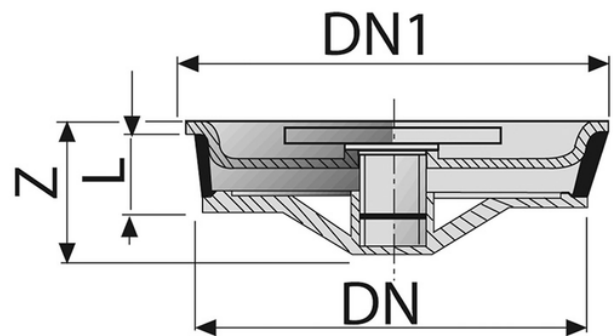

# Plug for floor gully

- EN 1329 Solvent Welded PVC-U Fittings
- B s2 d0 Fire Reaction Euroclass
- Color: RAL 7037 Grey

Reference	DN1 (mm)	Z (mm)	L (mm)	DN (mm)
0661002	106	35	20	100