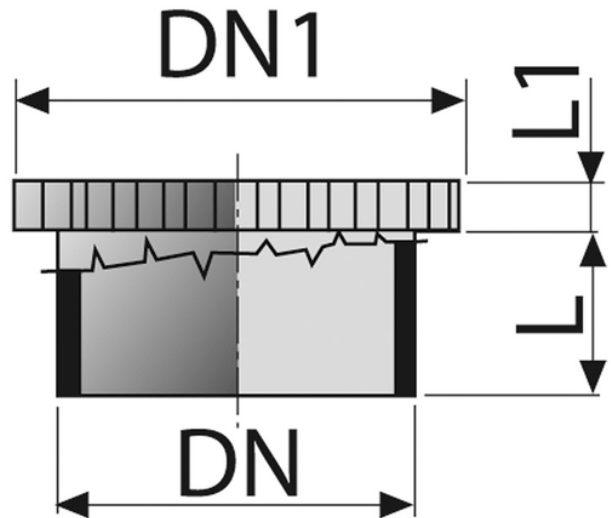

Plug Access M

- EN 1329 Solvent Welded PVC-U Fittings
- B s2 d0 Fire Reaction Euroclass
- Color: RAL 7037 Grey

| Reference | DN1 (mm) | L (mm) | L1 (mm) | DN (mm) | Version |
|-----------|----------|--------|---------|---------|-------------|
| 065320M | 39 | 15 | 8,5 | 32 | with gasket |
| 065400M | 47 | 15 | 8,5 | 40 | with gasket |
| 065500M | 57 | 15 | 8,5 | 50 | with gasket |
| 065060M | 78 | 38 | 17 | 63 | - |
| 065070M | 97 | 44 | 17 | 75 | - |
| 065080M | 97 | 47 | 17 | 80 | - |
| 0650902 | - | 52 | - | 90 | - |
| 065100M | 116 | 56 | 20 | 100 | - |