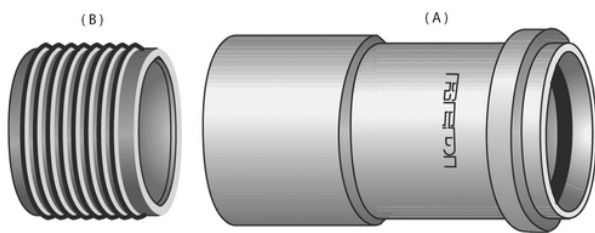

Socketer coupler - push-fit version F/F

- EN 1329 Solvent Welded PVC-U Fittings
- B s2 d0 Fire Reaction Euroclass
- Color: RAL 7037 Grey

Reference	DN (mm)
063228M	(A) 40
063238M	(A) 50