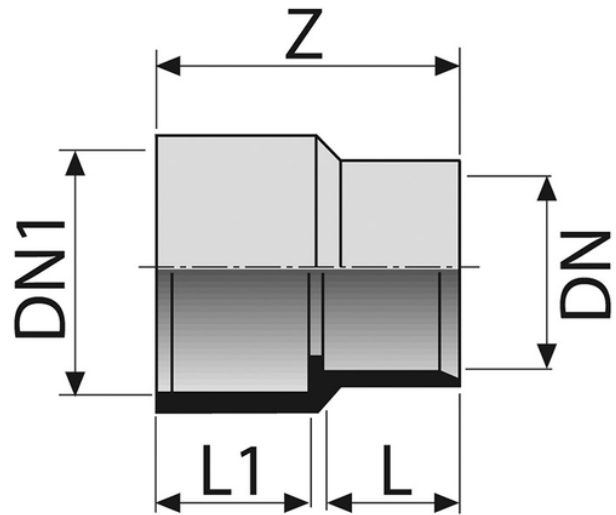

Coupler with collar F/F

- EN 1329 Solvent Welded PVC-U Fittings
- B s2 d0 Fire Reaction Euroclass
- Color: RAL 7037 Grey

Reference	DN1 (mm)	Z (mm)	L (mm)	L1 (mm)	DN (mm)	Version
060320M	40	51	22,5	26,5	32	upon request