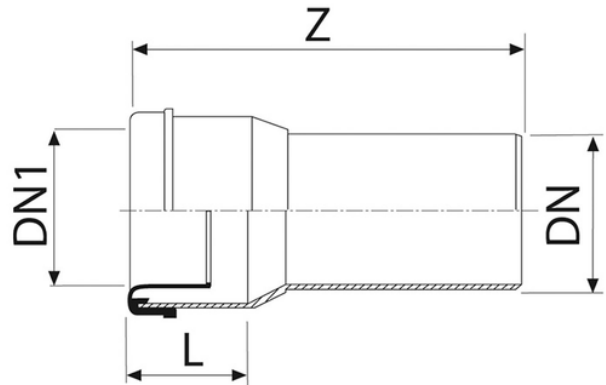

Extension for WC bend

- EN 1329 Solvent Welded PVC-U Fittings
- B s2 d0 Fire Reaction Euroclass

Reference	Colour	DN1 (mm)	Z (mm)	L (mm)	Gasket	DN (mm)	Version
1601103	White	95÷105	135	50	with gasket	116	-
0601103	White	-	135	50	without gasket	116	upon request