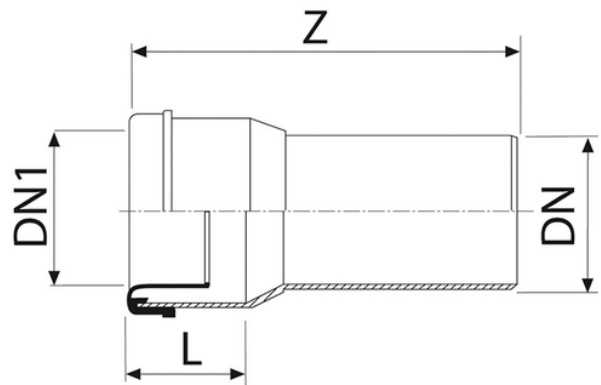

# LONG Straight WC connector

- EN 1329 Solvent Welded PVC-U Fittings
- B s2 d0 Fire Reaction Euroclass

| Reference | Colour | DN1 (mm) | Z (mm) | DN (mm) | Version      | Gasket         |
|-----------|--------|----------|--------|---------|--------------|----------------|
| 16010L3   | White  | 95÷105   | 250    | 100     | -            | -              |
| 16031L3   | White  | 95÷105   | 250    | 110     | upon request | -              |
| 06010L3   | White  | -        | 250    | 100     | -            | without gasket |
| 06031L3   | White  | -        | 250    | 110     | upon request | without gasket |