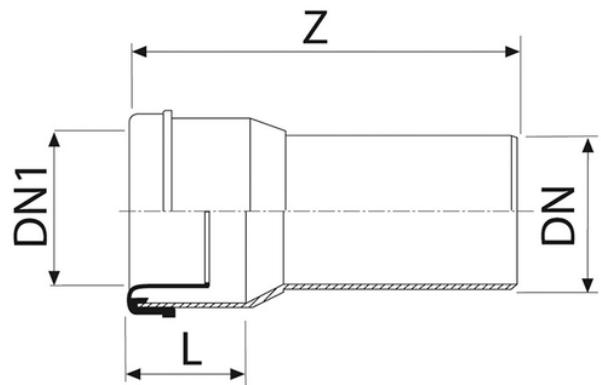

LONG Straight WC connector

- EN 1329 Solvent Welded PVC-U Fittings
- B s2 d0 Fire Reaction Euroclass

Reference	Colour	DN1 (mm)	Z (mm)	DN (mm)	Version	Gasket
16010L3	White	95÷105	250	100	-	-
16031L3	White	95÷105	250	110	upon request	-
06010L3	White	-	250	100	-	without gasket
06031L3	White	-	250	110	upon request	without gasket