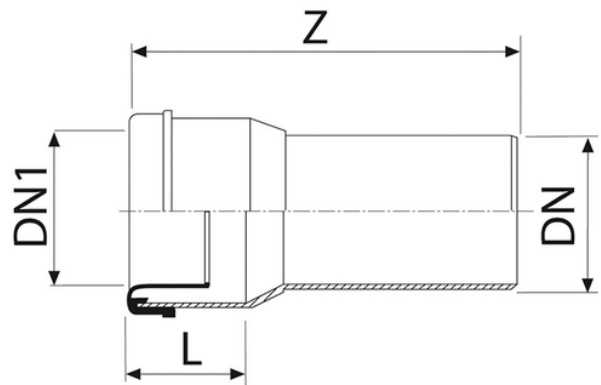

Straight WC connector

- EN 1329 Solvent Welded PVC-U Fittings
- B s2 d0 Fire Reaction Euroclass

Reference	Colour	DN1 (mm)	Z (mm)	L (mm)	DN (mm)	Version	Gasket
06010C3	White	-	162	80	100	upon request	-
06031C3	White	-	162	80	110	upon request	-
16010C3	White	95÷105	162	80	100	upon request	without gasket
16031C3	White	95÷105	162	80	110	upon request	without gasket