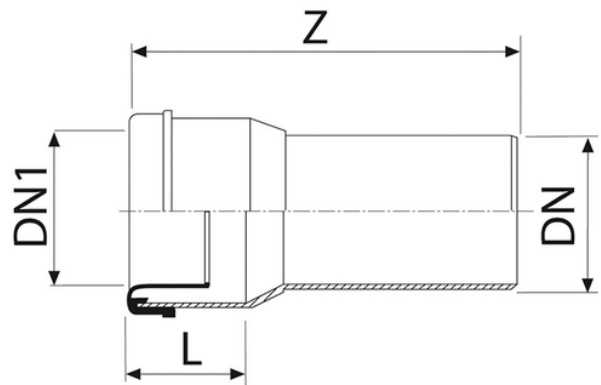

# Straight WC connector

- EN 1329 Solvent Welded PVC-U Fittings
- B s2 d0 Fire Reaction Euroclass

Reference	Colour	DN1 (mm)	Z (mm)	L (mm)	DN (mm)	Version	Gasket
06010C3	White	-	162	80	100	upon request	-
06031C3	White	-	162	80	110	upon request	-
16010C3	White	95÷105	162	80	100	upon request	without gasket
16031C3	White	95÷105	162	80	110	upon request	without gasket