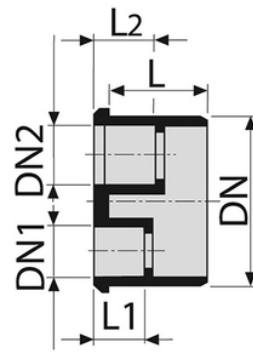

Reducing plug M/F 3 inlets

- EN 1329 Solvent Welded PVC-U Fittings
- B s2 d0 Fire Reaction Euroclass
- Color: RAL 7037 Grey

Reference	DN1 (mm)	Z (mm)	Z1 (mm)	L (mm)	L1 (mm)	L2 (mm)	DN (mm)
054980M	40	56	48	60	27	27	110