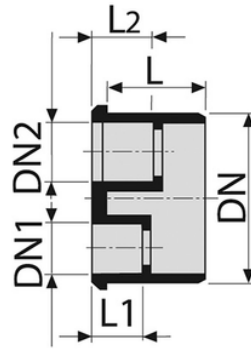

# Reducing plug M/F 3 inlets

- EN 1329 Solvent Welded PVC-U Fittings
- B s2 d0 Fire Reaction Euroclass
- Color: RAL 7037 Grey

Reference	DN1 (mm)	Z (mm)	Z1 (mm)	L (mm)	L1 (mm)	L2 (mm)	DN (mm)
054980M	40	56	48	60	27	27	110